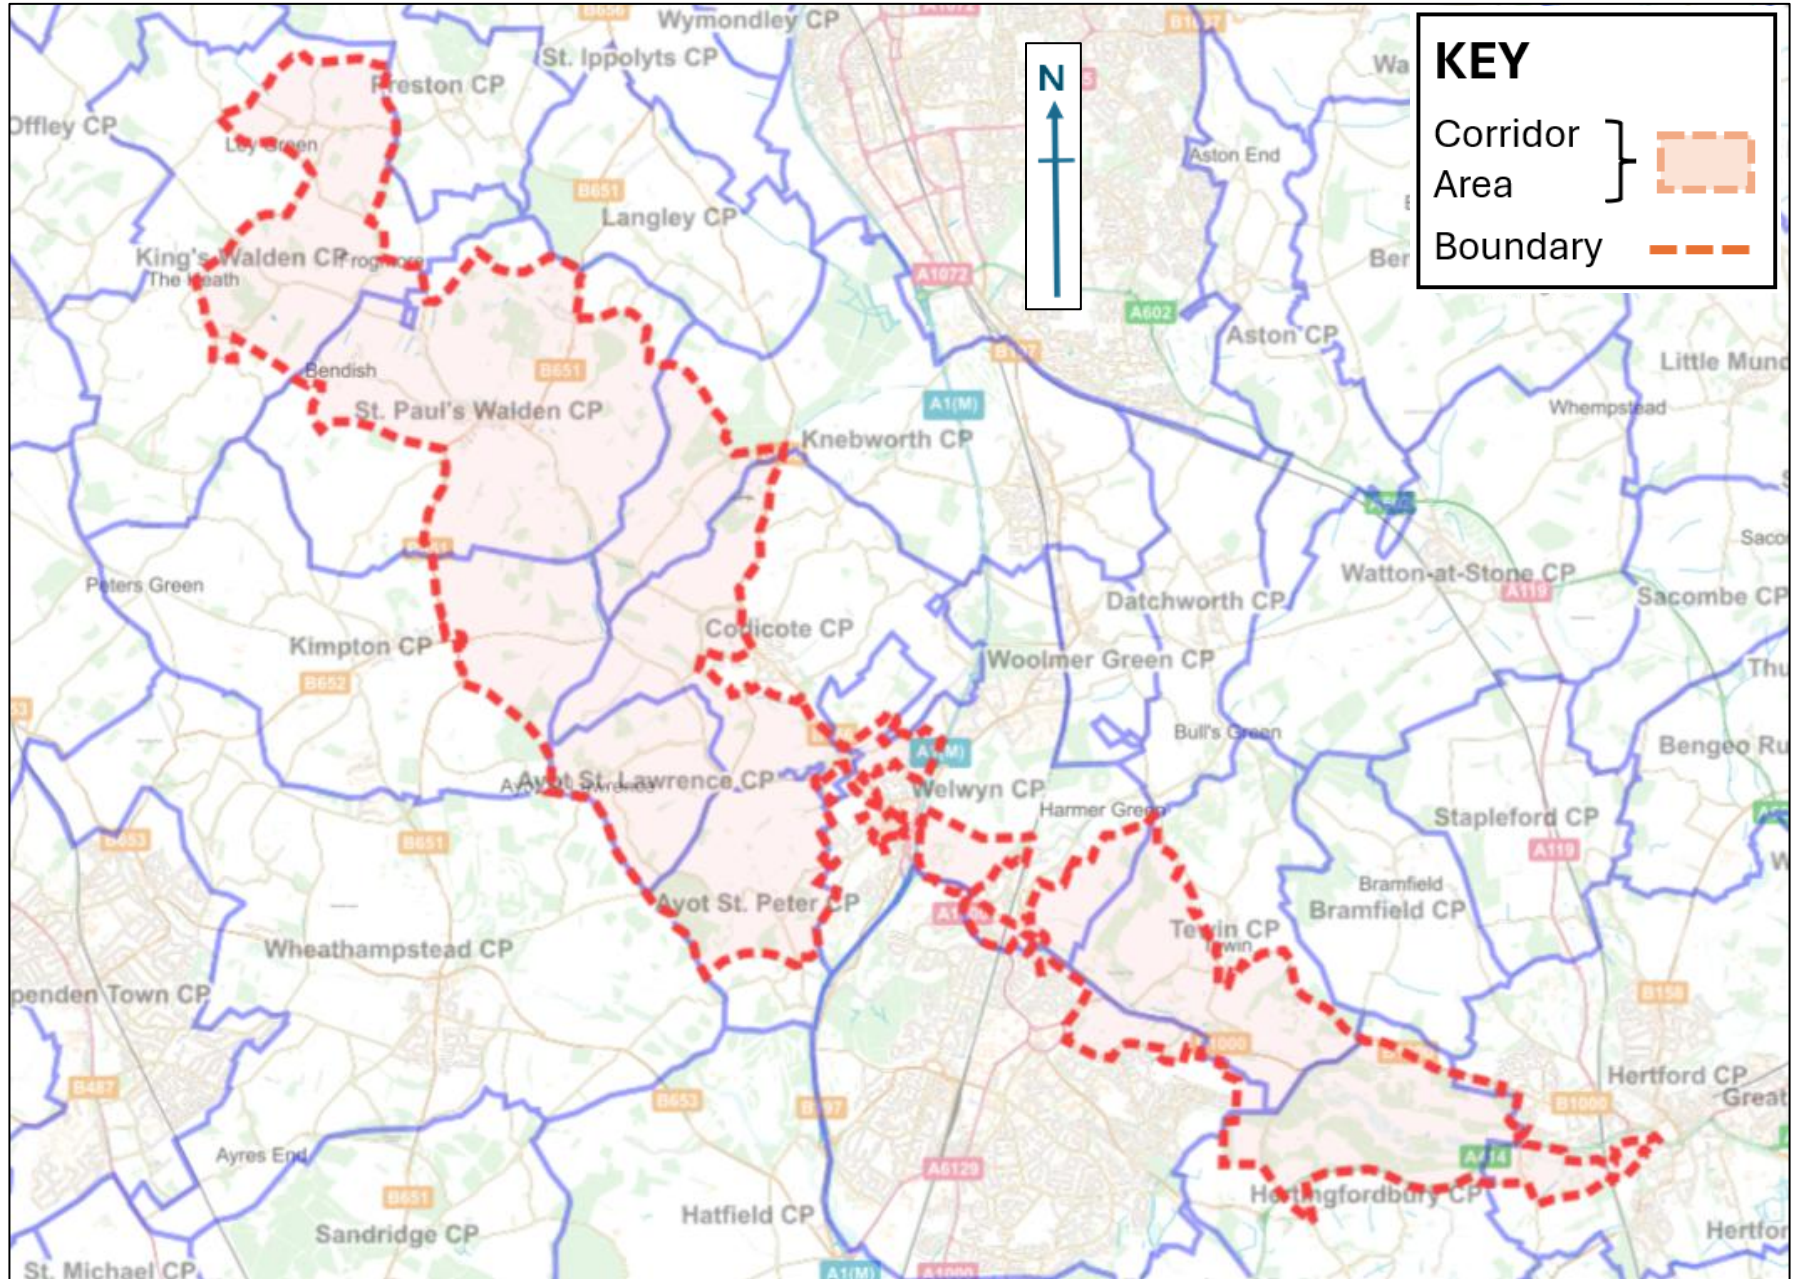

Mimram Valley LLD

CORRIDOR BOUNDARY CONFIRMATION OF PARISH REVISIONS

WELWYN

FULL CORRIDOR

PARISH TOTAL

Inset 1

Inset 2

Inset 3