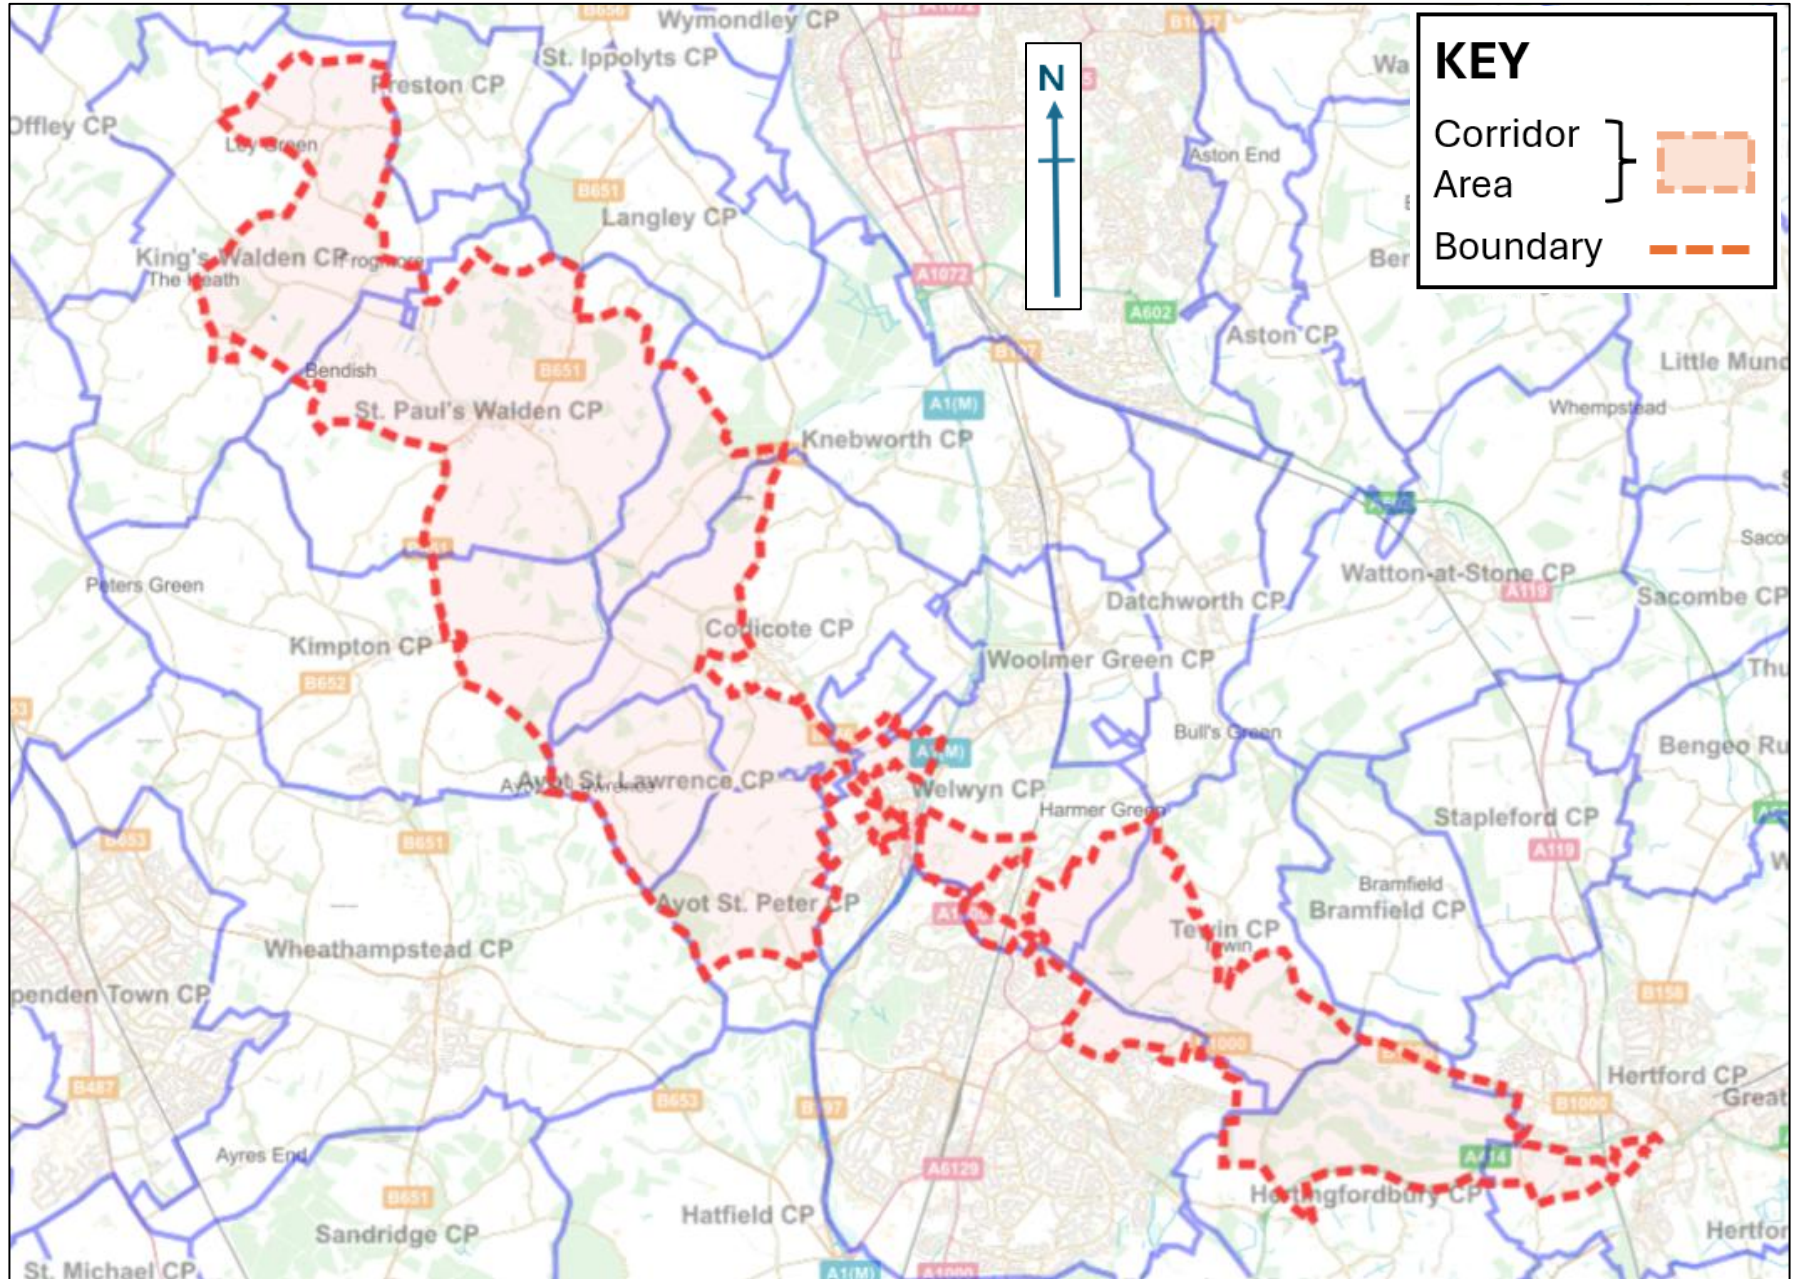

Mimram Valley LLD

CORRIDOR BOUNDARY CONFIRMATION OF PARISH REVISIONS

KNEBWORTH

FULL CORRIDOR

PARISH TOTAL

Inset 1

Inset 2