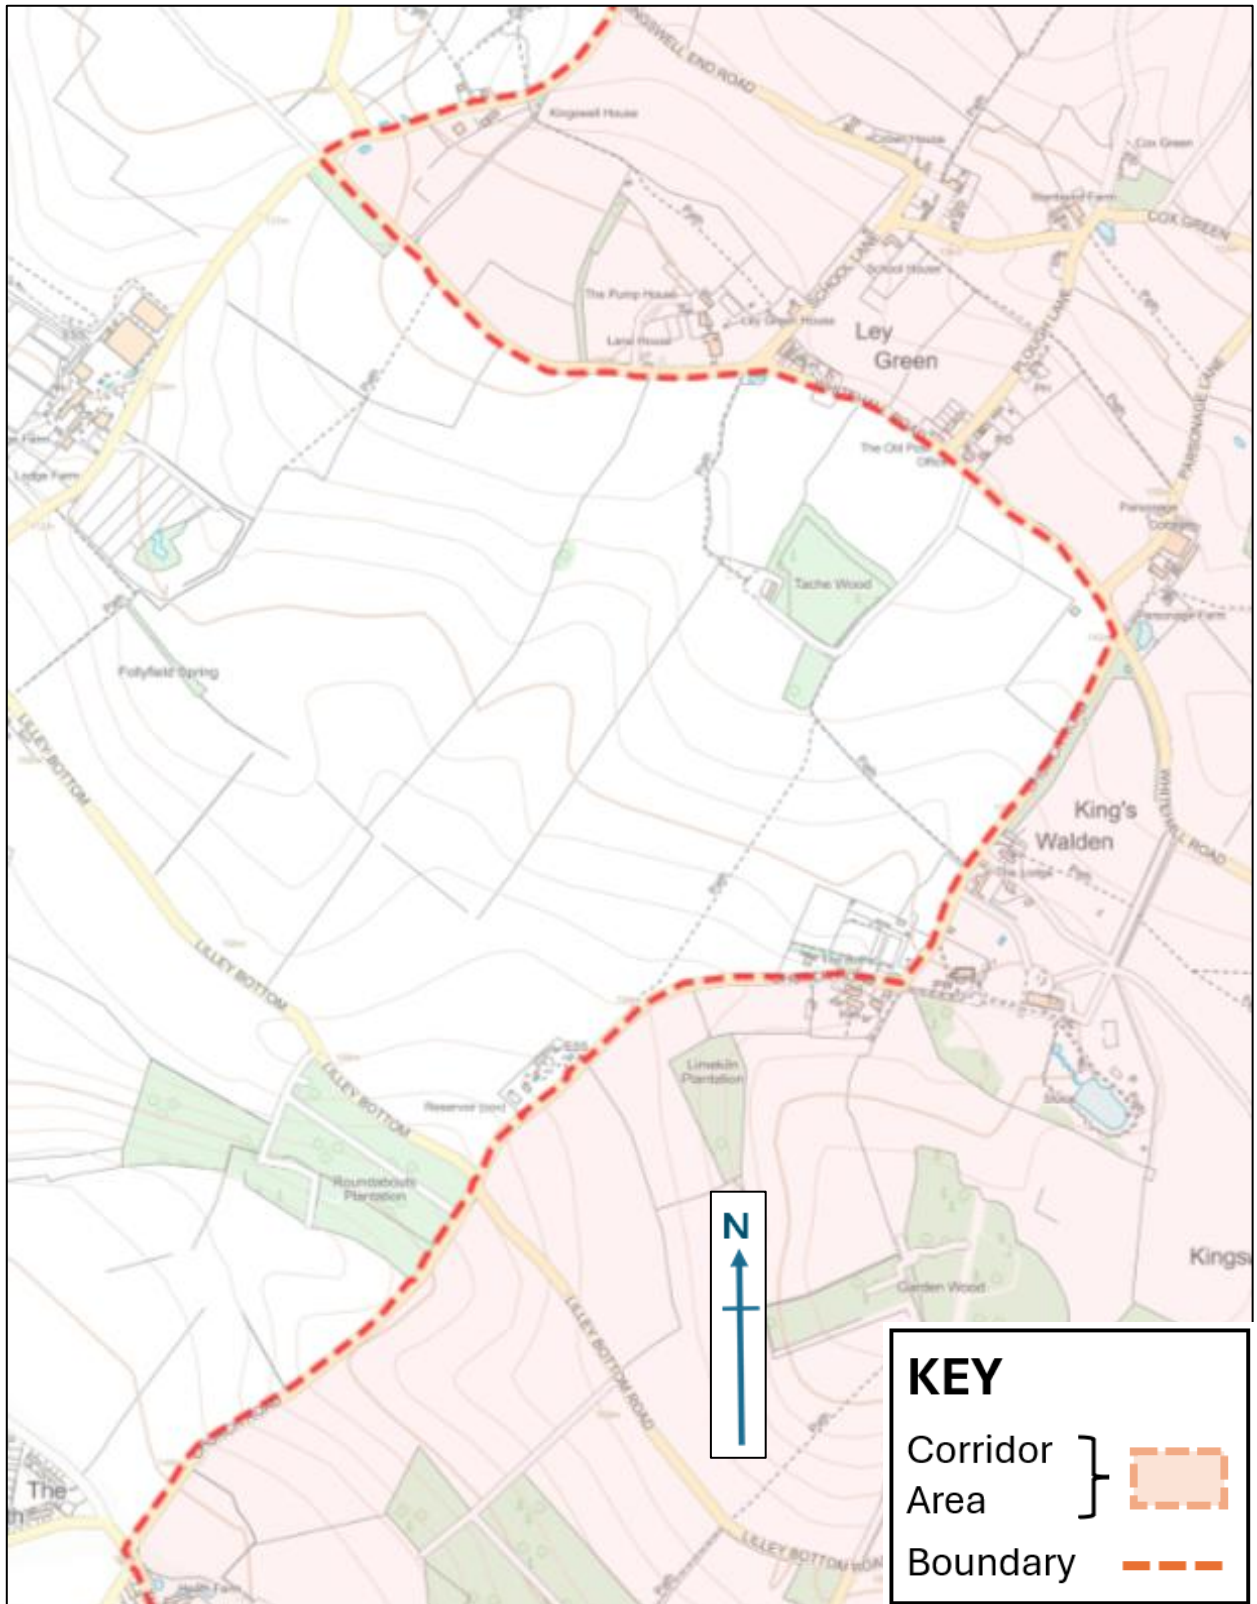

Mimram Valley LLD

CORRIDOR BOUNDARY CONFIRMATION OF PARISH REVISIONS

KINGS WALDEN

FULL CORRIDOR

Inset 1

Inset 2

Inset 3

Inset 4

Inset 5