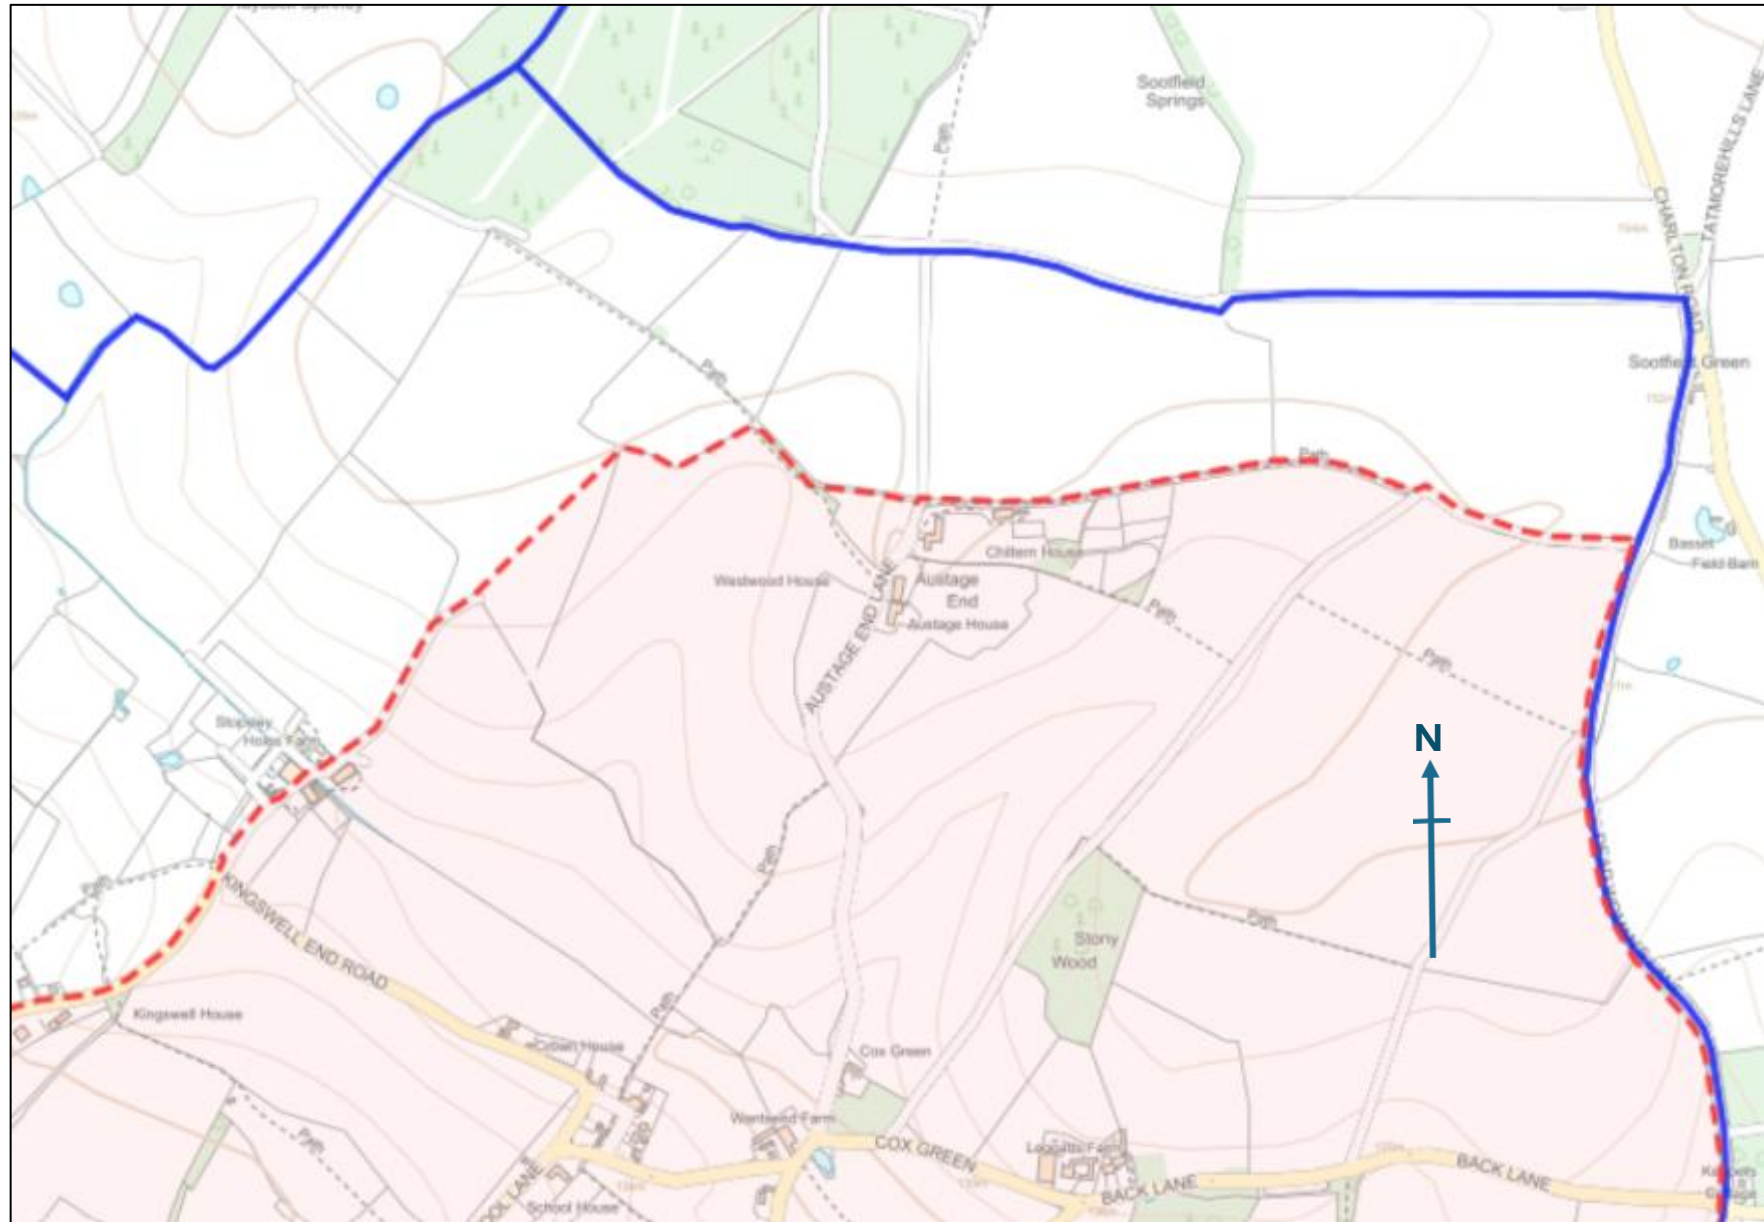

Mimram Valley LLD

CORRIDOR BOUNDARY CONFIRMATION OF PARISH REVISIONS

KINGS WALDEN

FULL CORRIDOR

Inset 1

Inset 2

Inset 3

Inset 4

Inset 5