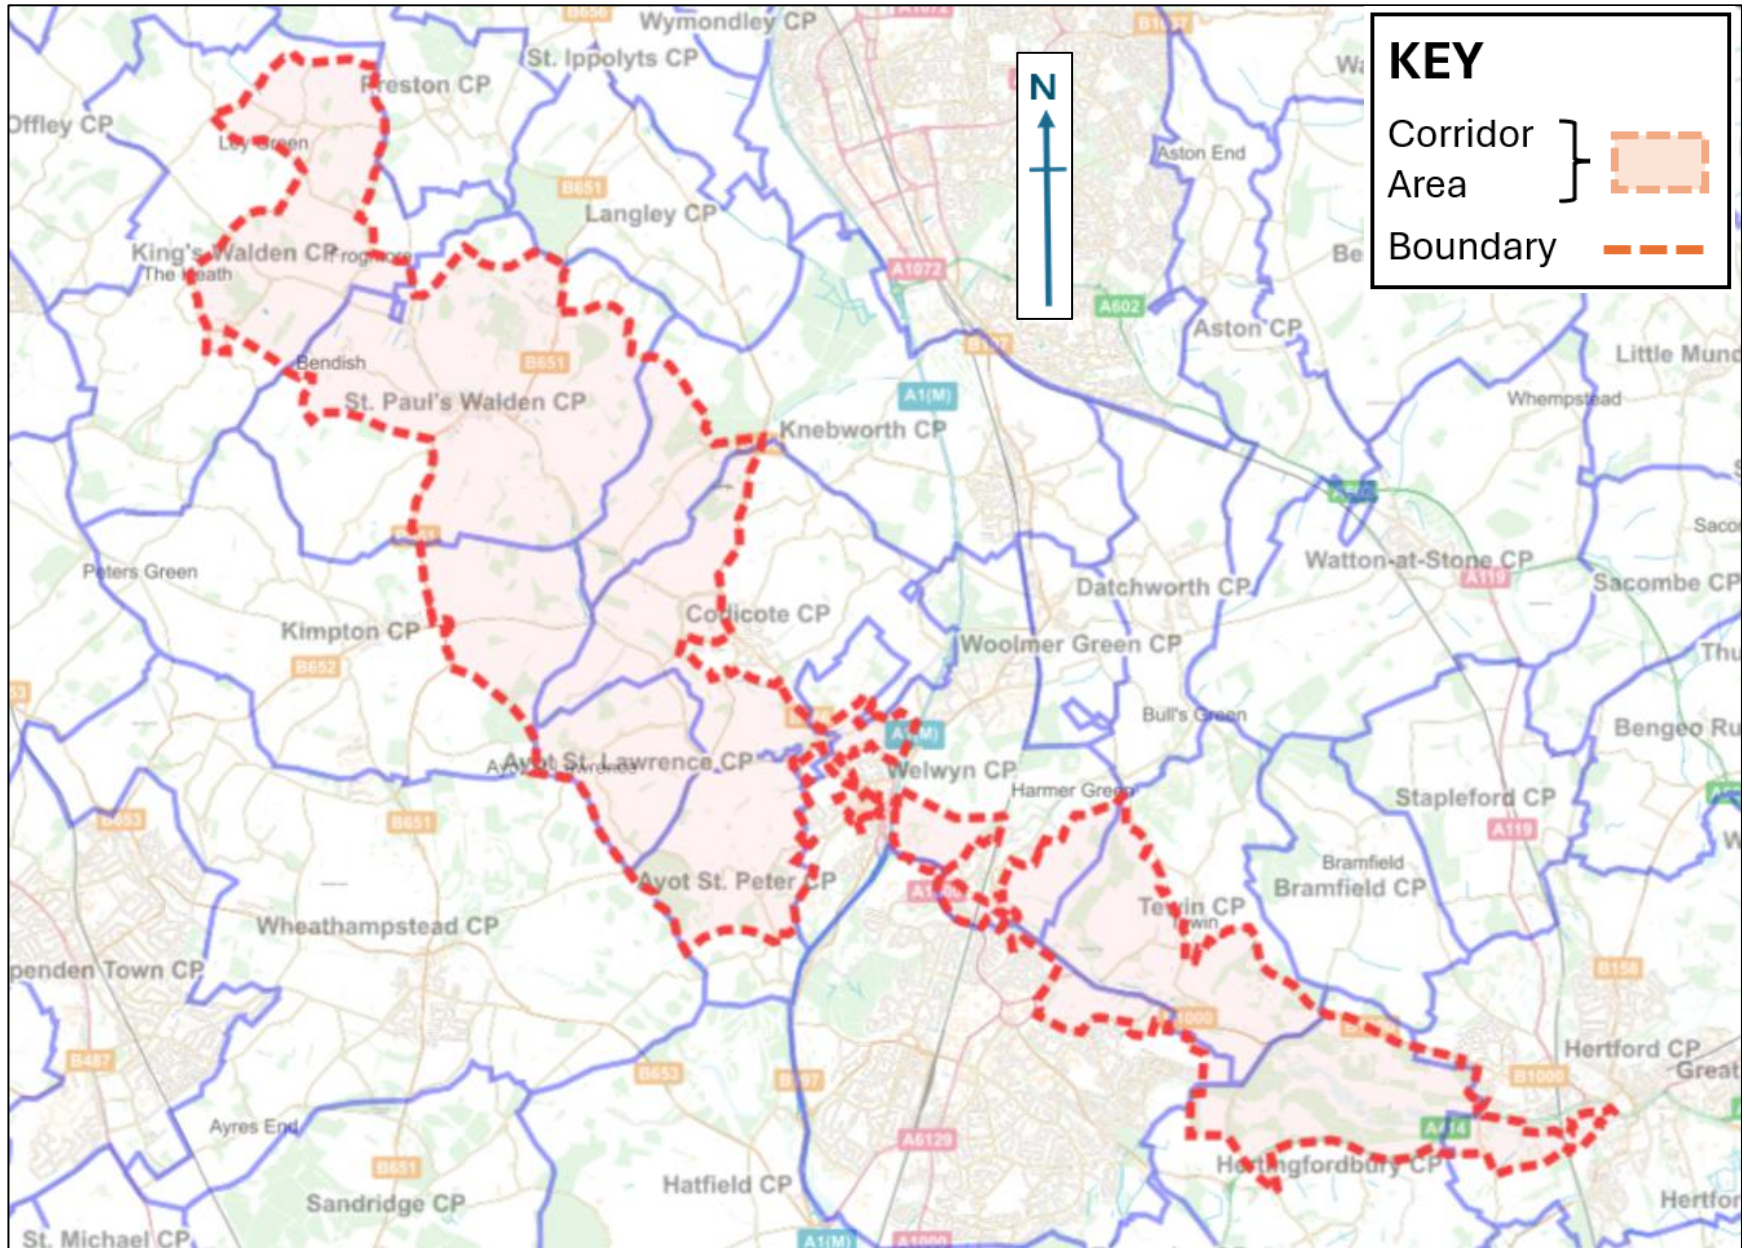

Mimram Valley LLD

CORRIDOR BOUNDARY CONFIRMATION OF PARISH REVISIONS

KINGS WALDEN

FULL CORRIDOR

Inset 1

Inset 2

Inset 3

Inset 4

Inset 5