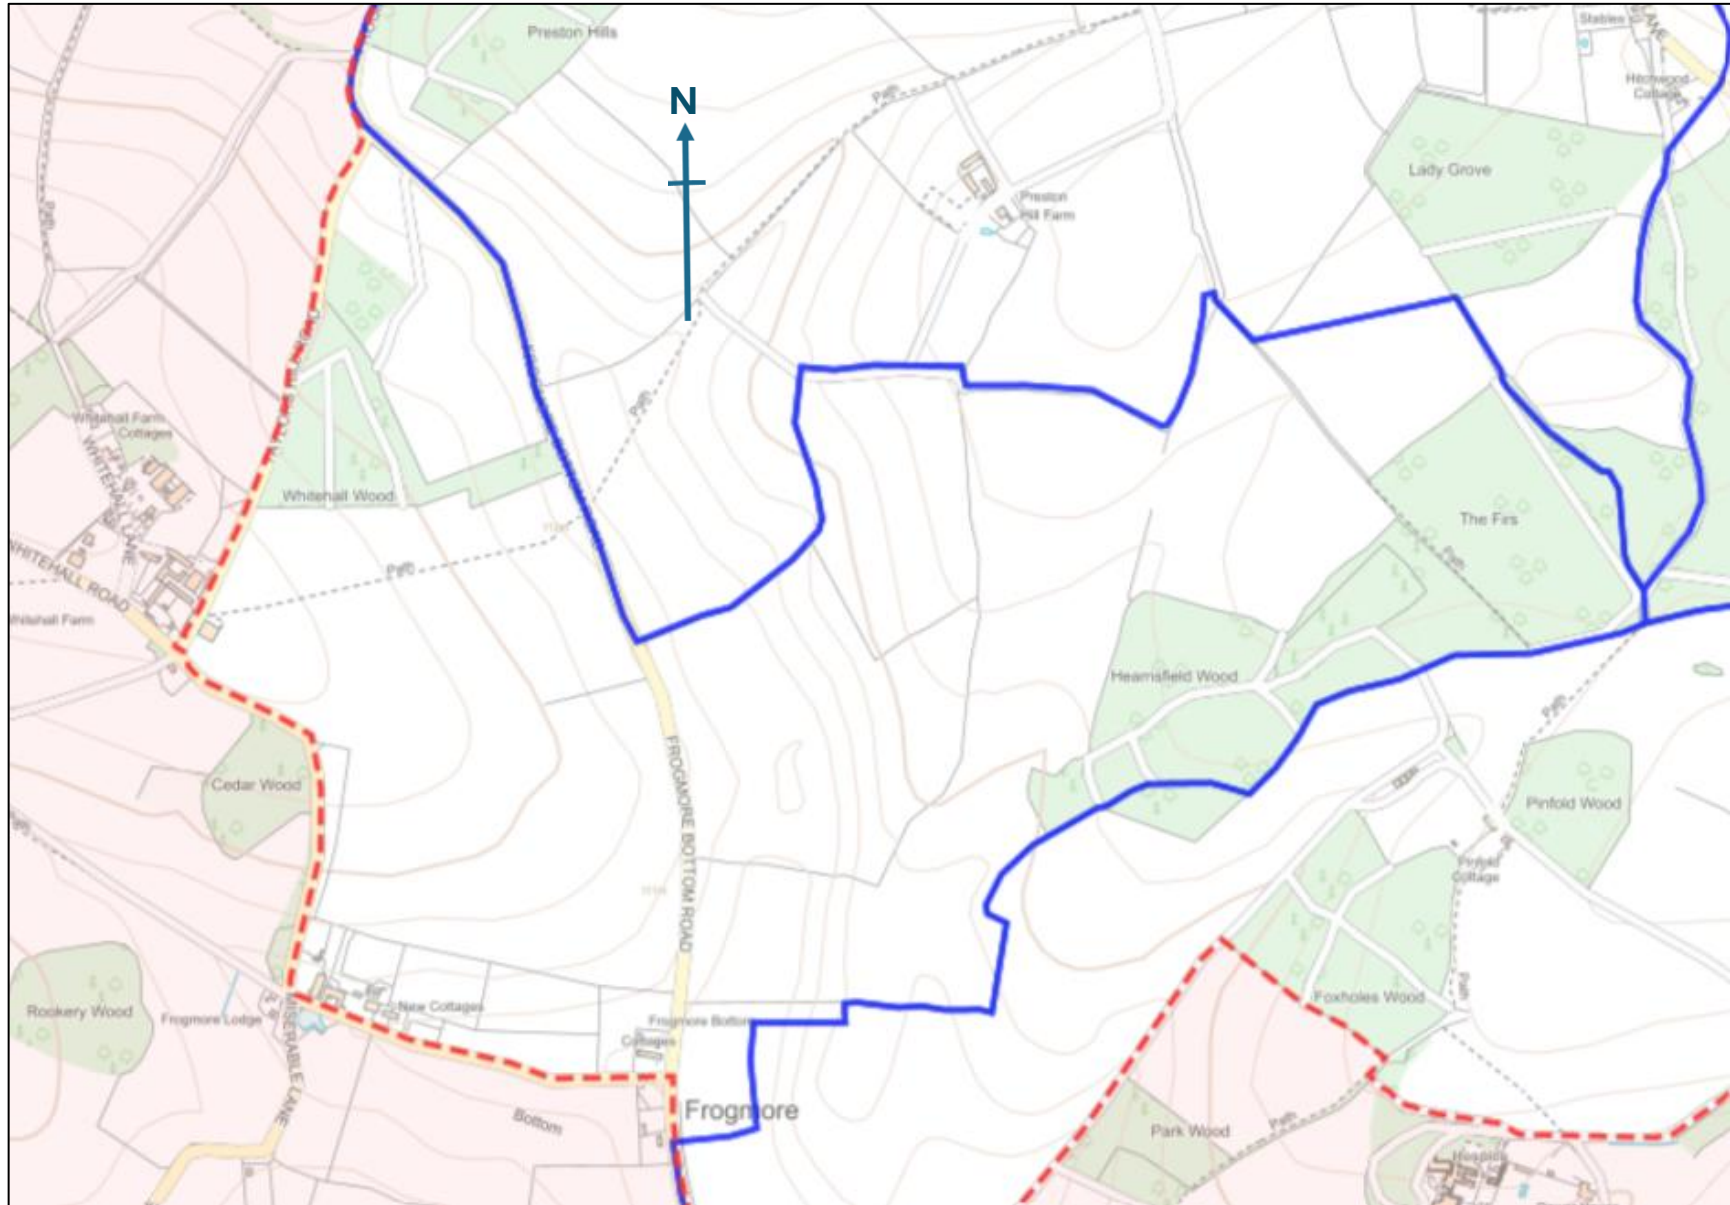

Mimram Valley LLD

CORRIDOR BOUNDARY CONFIRMATION OF PARISH REVISIONS

KINGS WALDEN

FULL CORRIDOR

Inset 1

Inset 2

Inset 3

Inset 4

Inset 5