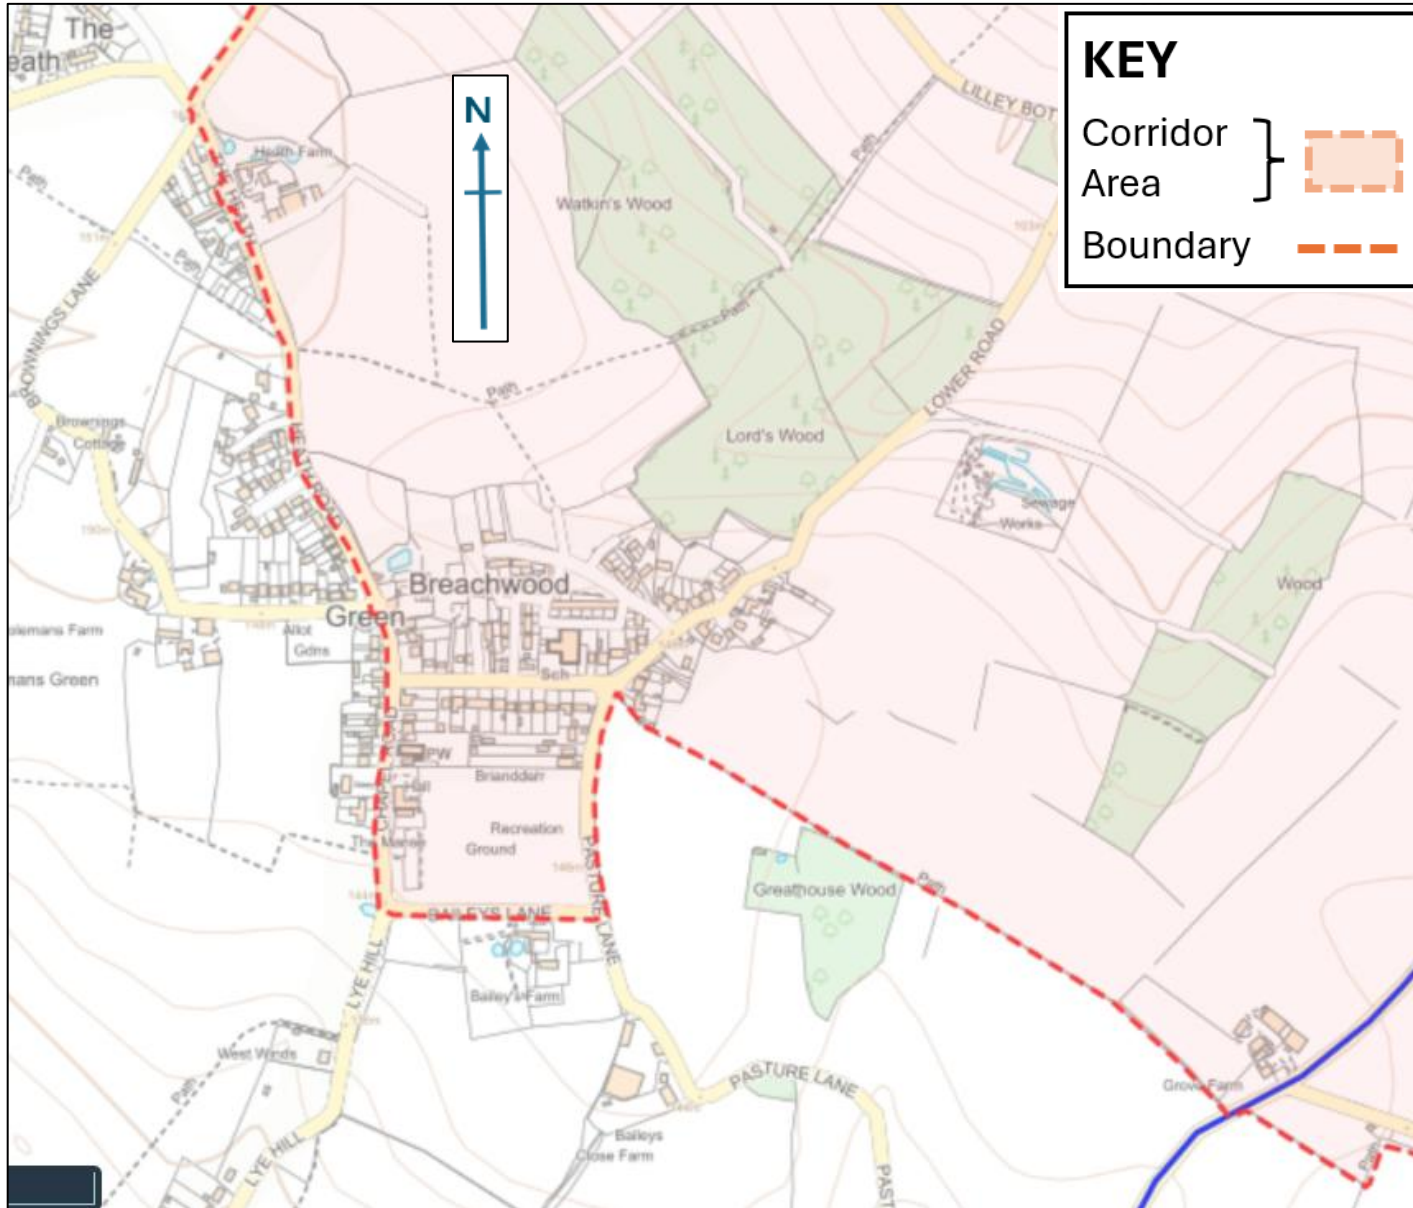

Mimram Valley LLD

CORRIDOR BOUNDARY CONFIRMATION OF PARISH REVISIONS

KINGS WALDEN

FULL CORRIDOR

Inset 1

Inset 2

Inset 3

Inset 4

Inset 5