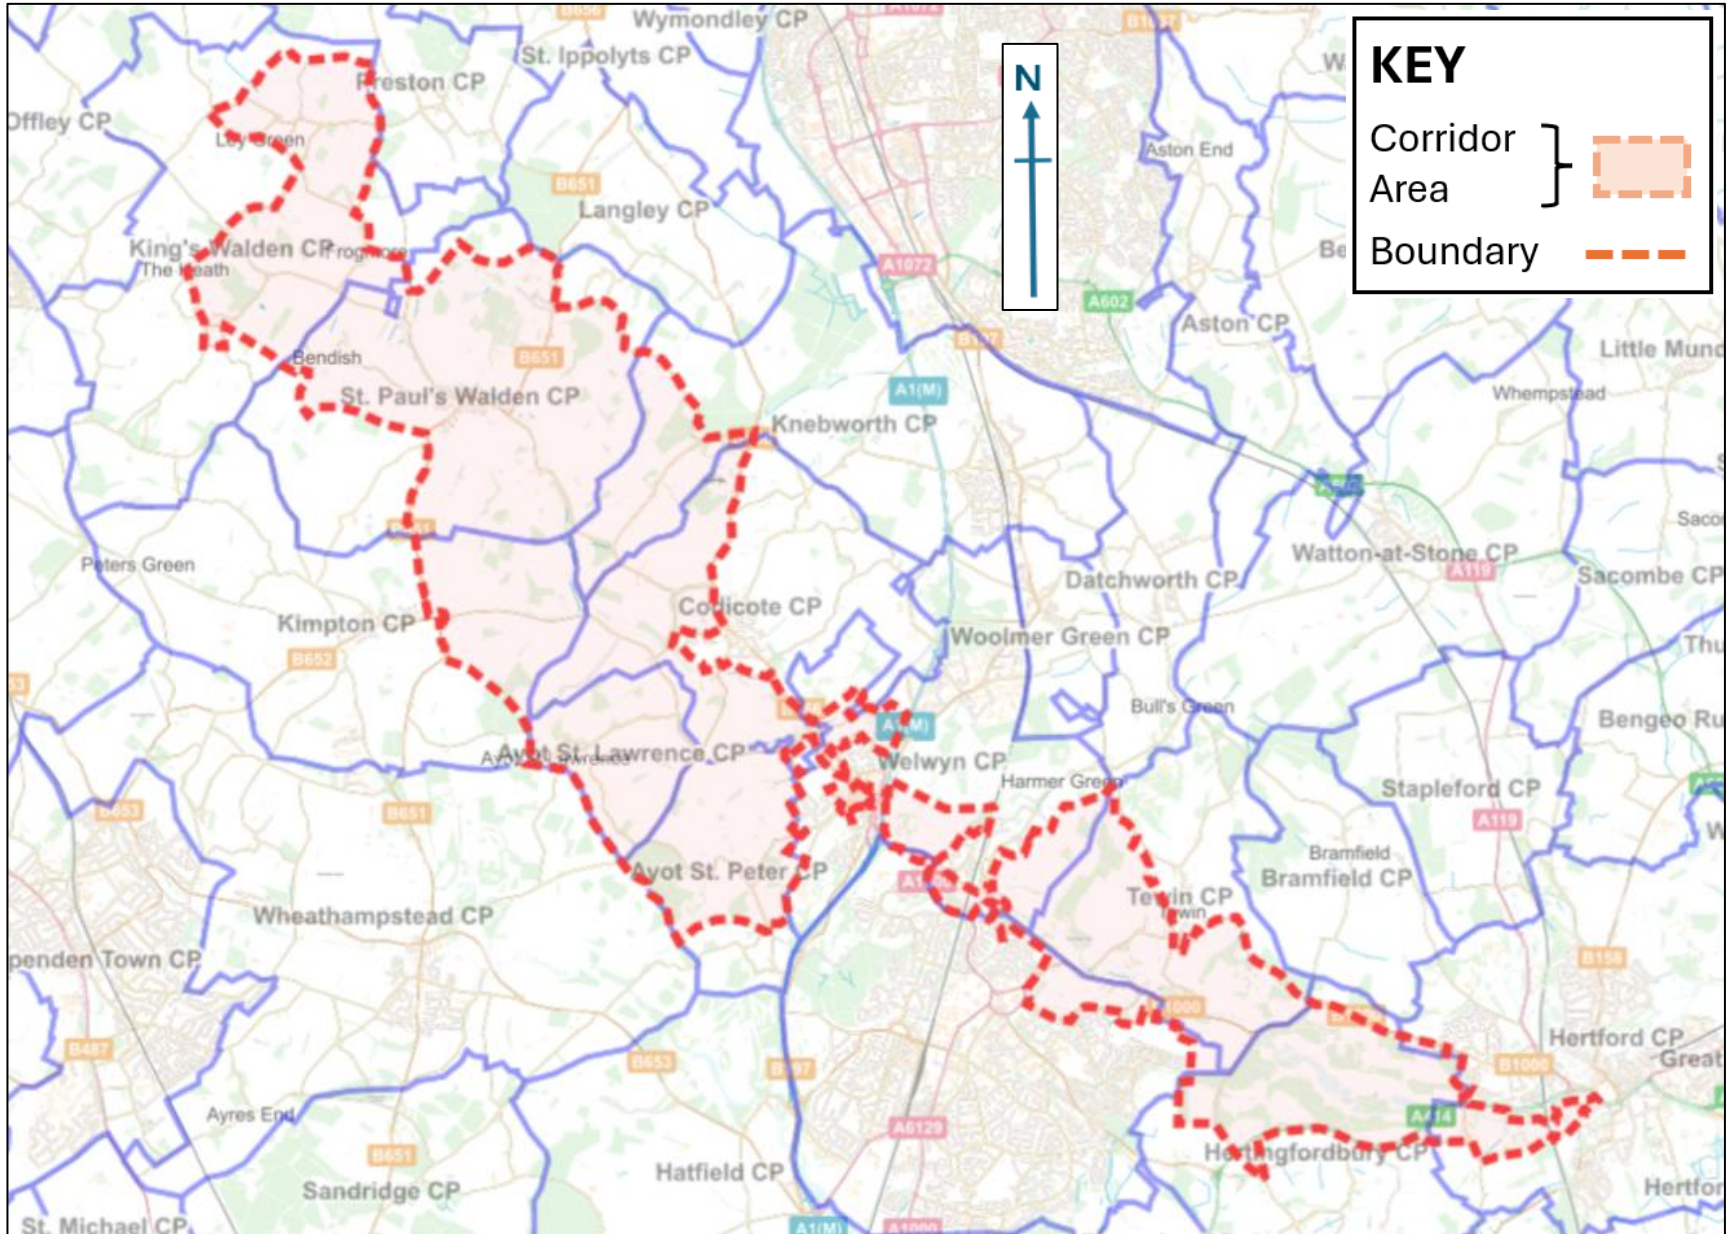

Mimram Valley LLD

CORRIDOR BOUNDARY
CONFIRMATION OF PARISH REVISIONS

HERTINGFORDBURY

FULL CORRIDOR

PARISH TOTAL

Inset 1

Inset 2

Inset 3