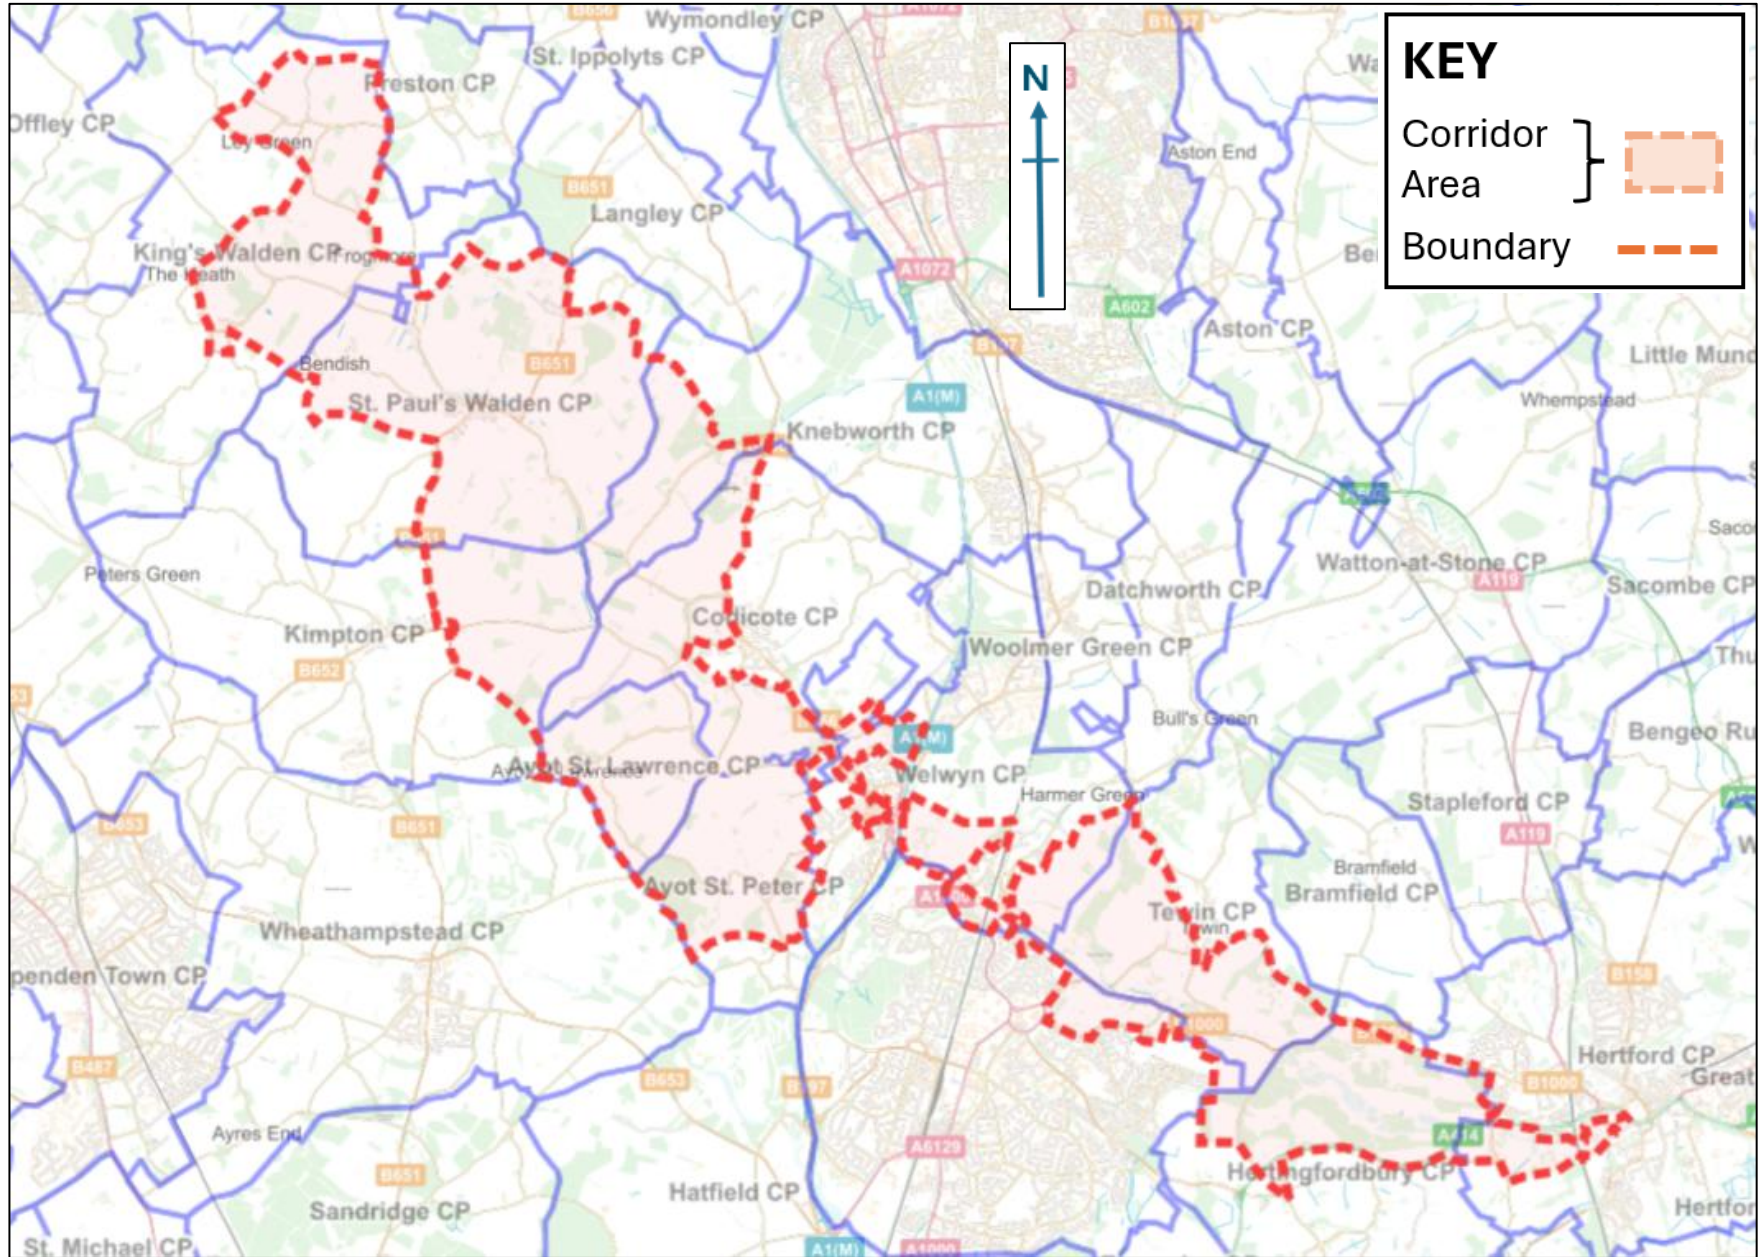

Mimram Valley LLD

CORRIDOR BOUNDARY CONFIRMATION OF PARISH REVISIONS

AYOT ST PETER

FULL CORRIDOR

PARISH TOTAL

Inset 1

Inset 2