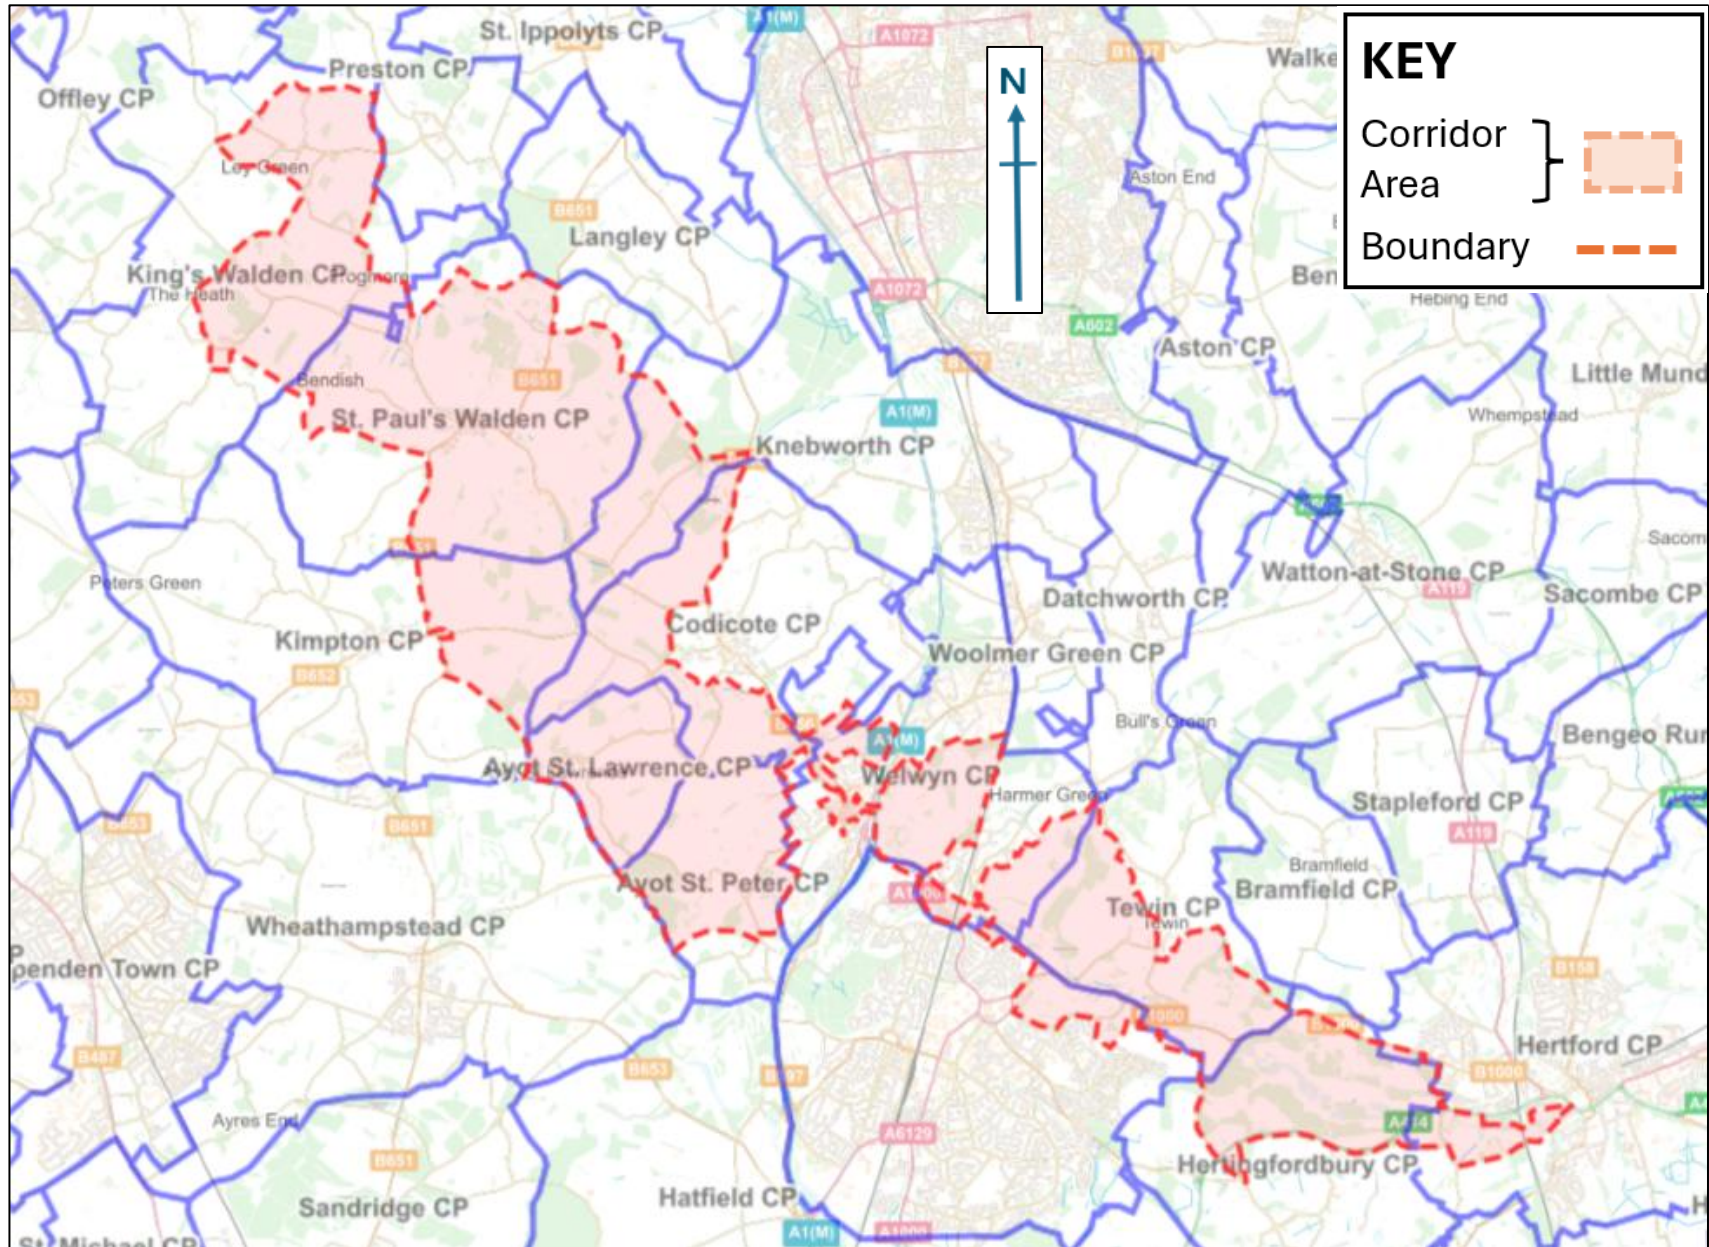

Mimram Valley LLD

CORRIDOR BOUNDARY
CONFIRMATION OF PARISH REVISIONS

AYOT ST LAWRENCE

FULL CORRIDOR

[Type here]

PARISH TOTAL

Inset 2