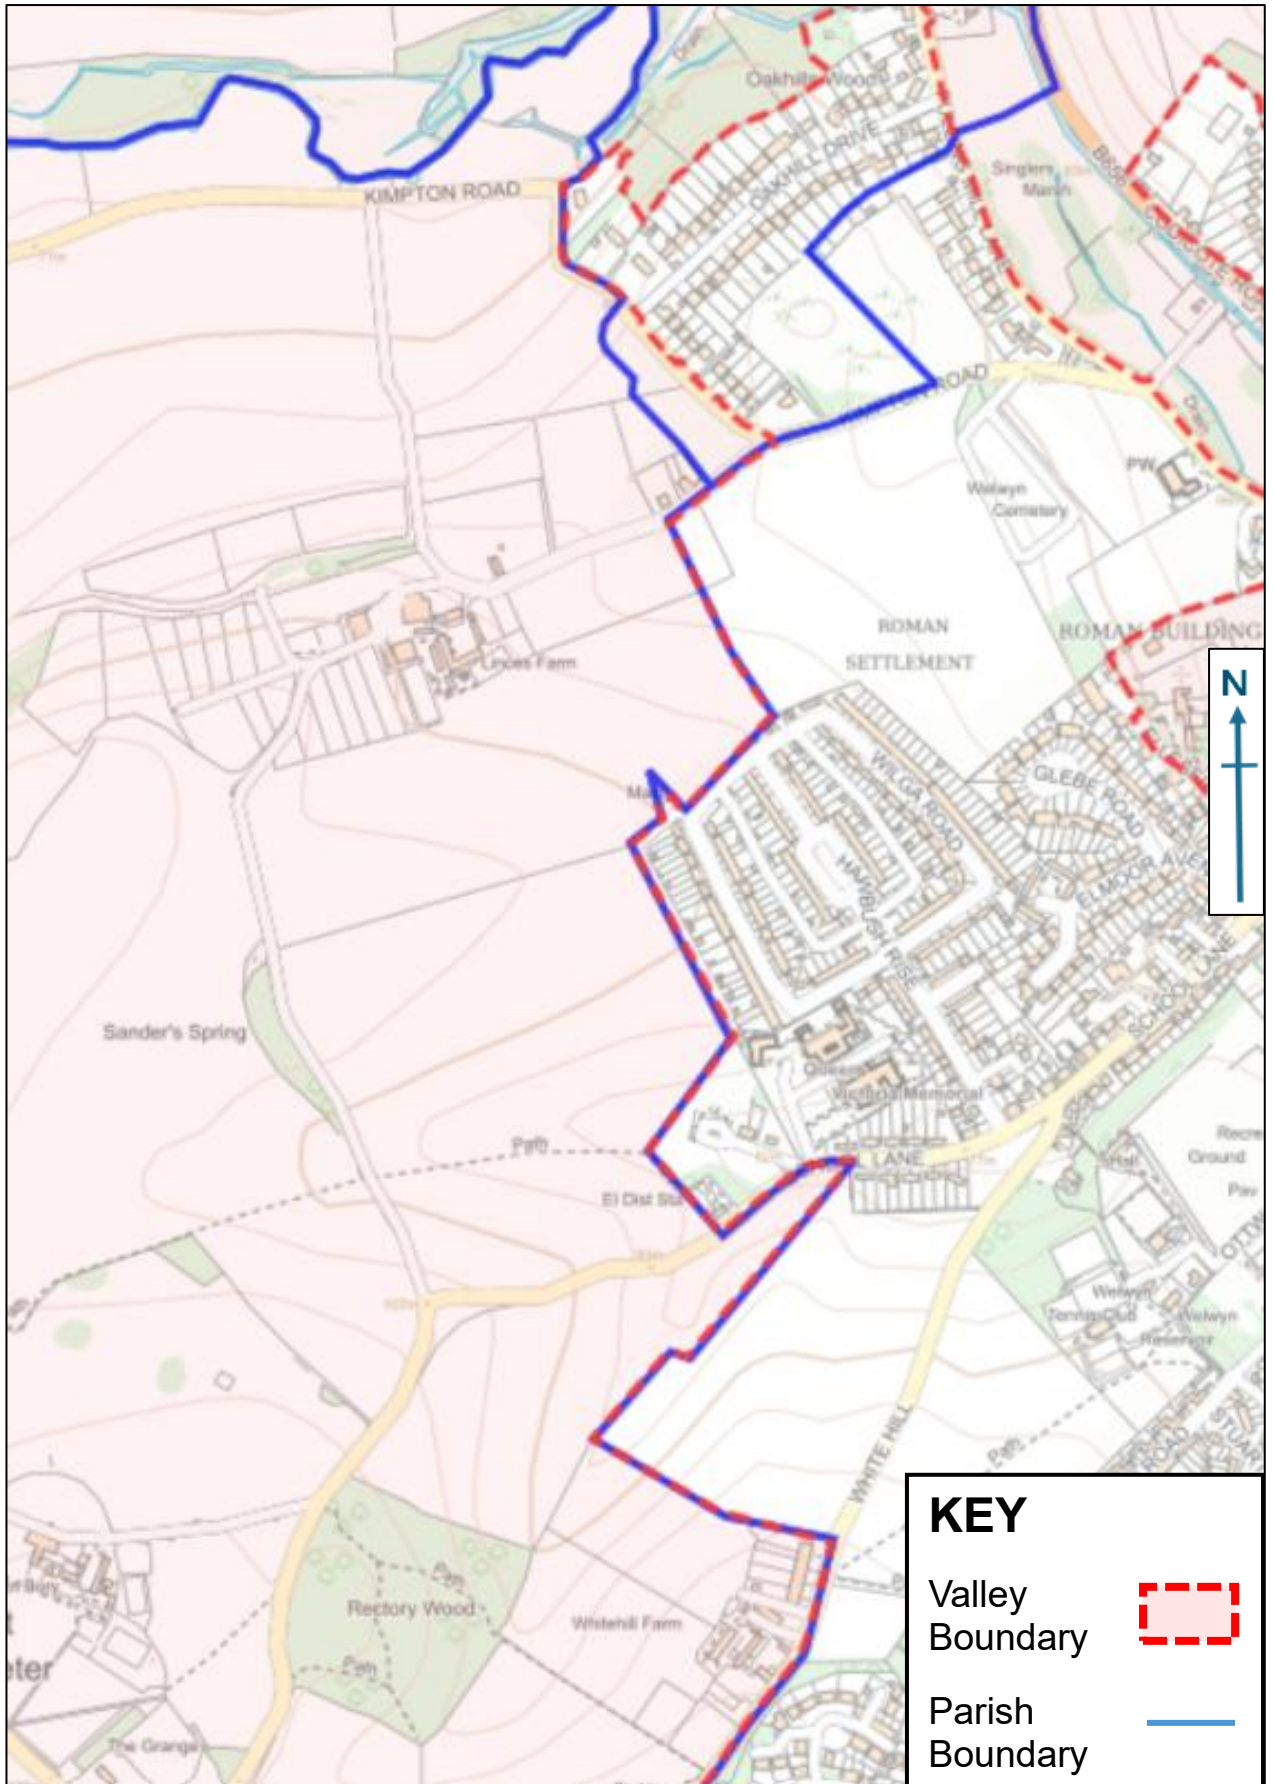

Ayot St Peter Inset 3