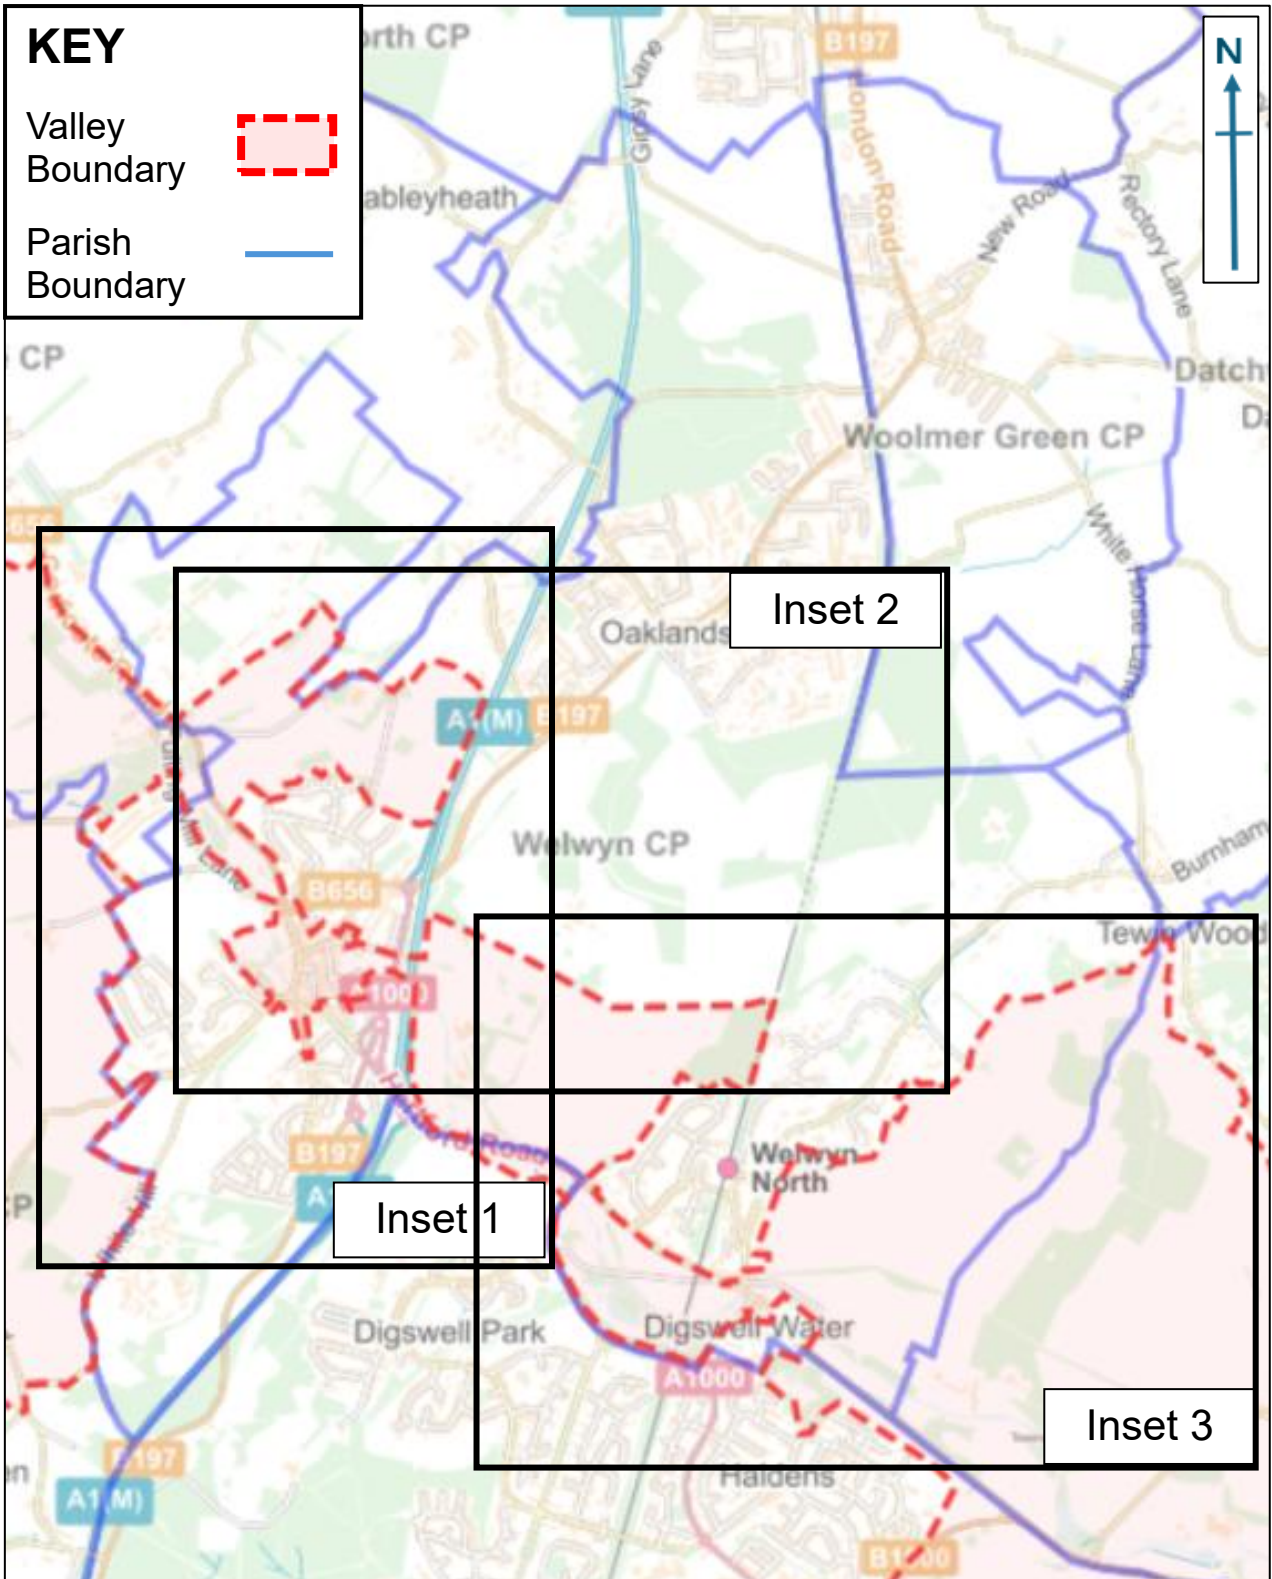

WELWYN Parish Total