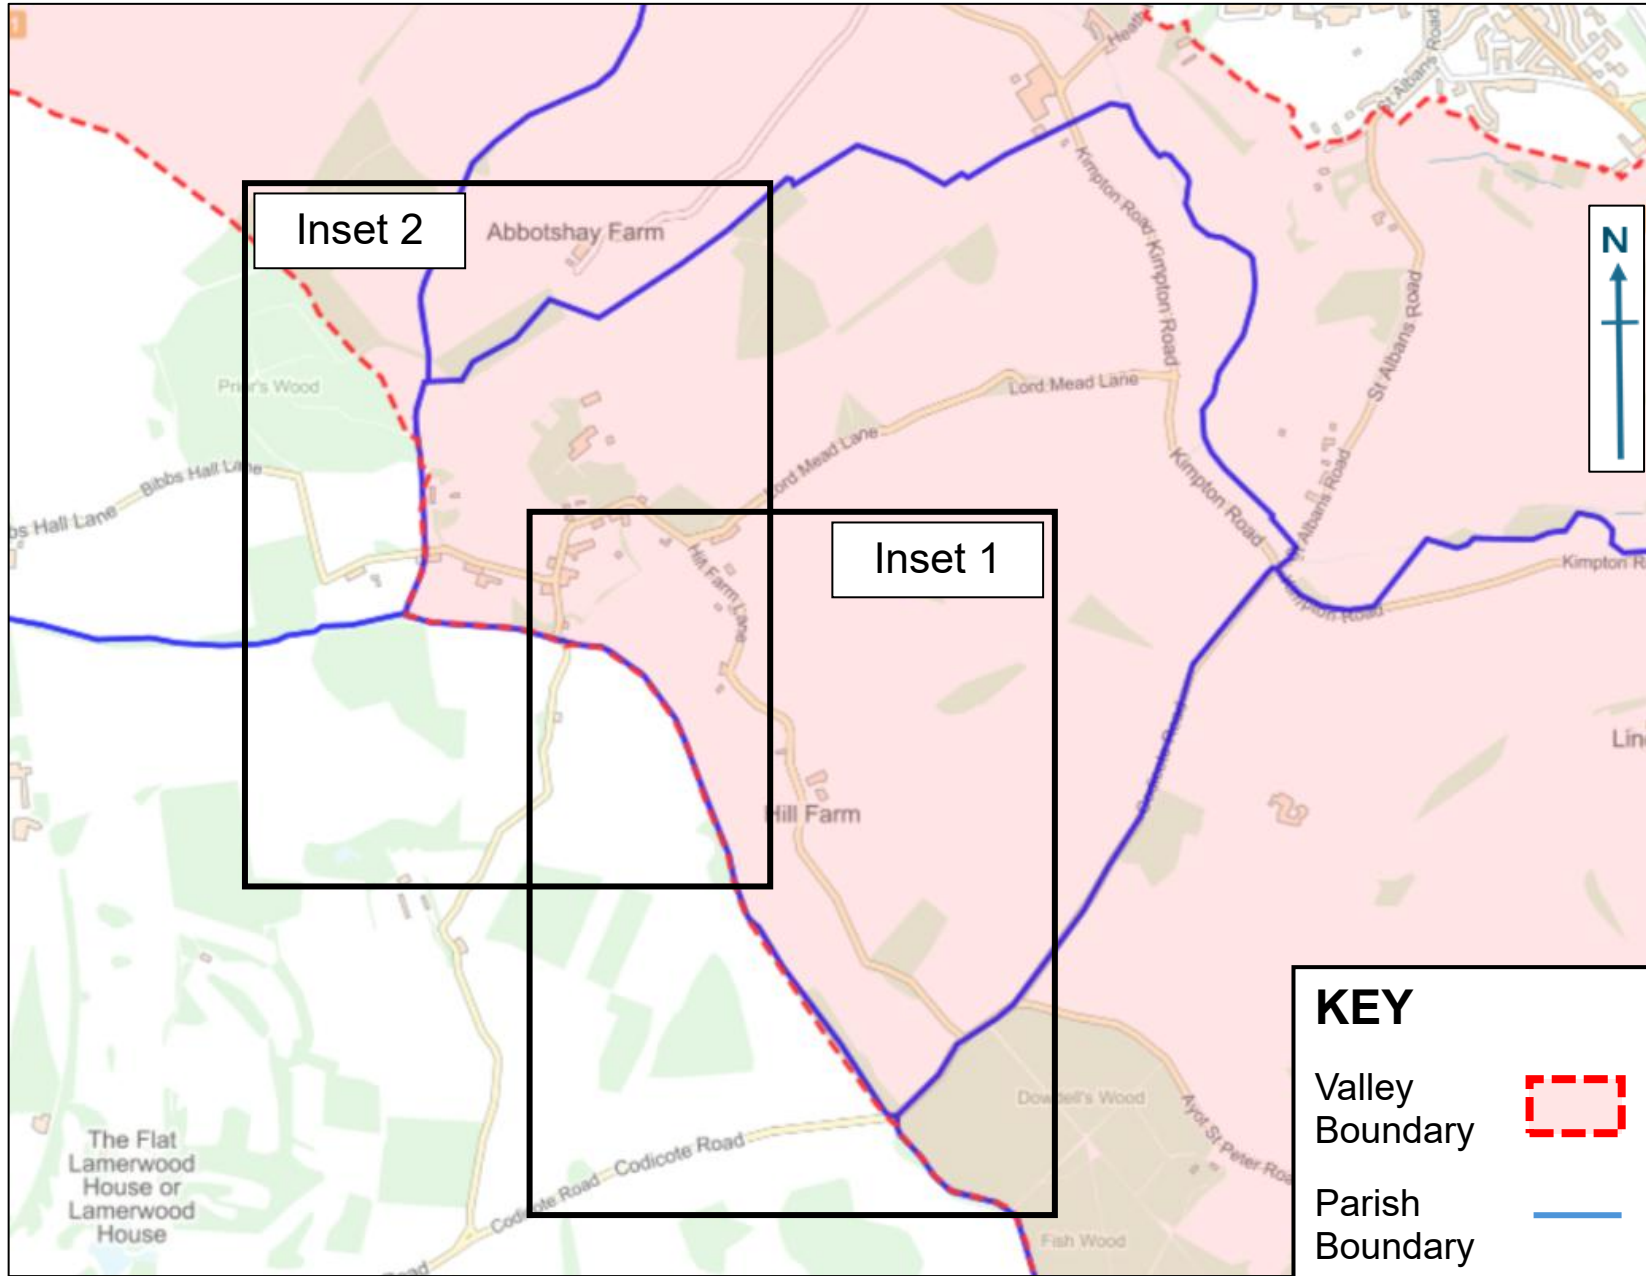

Ayot St Lawrence Parish Total

[Type here]