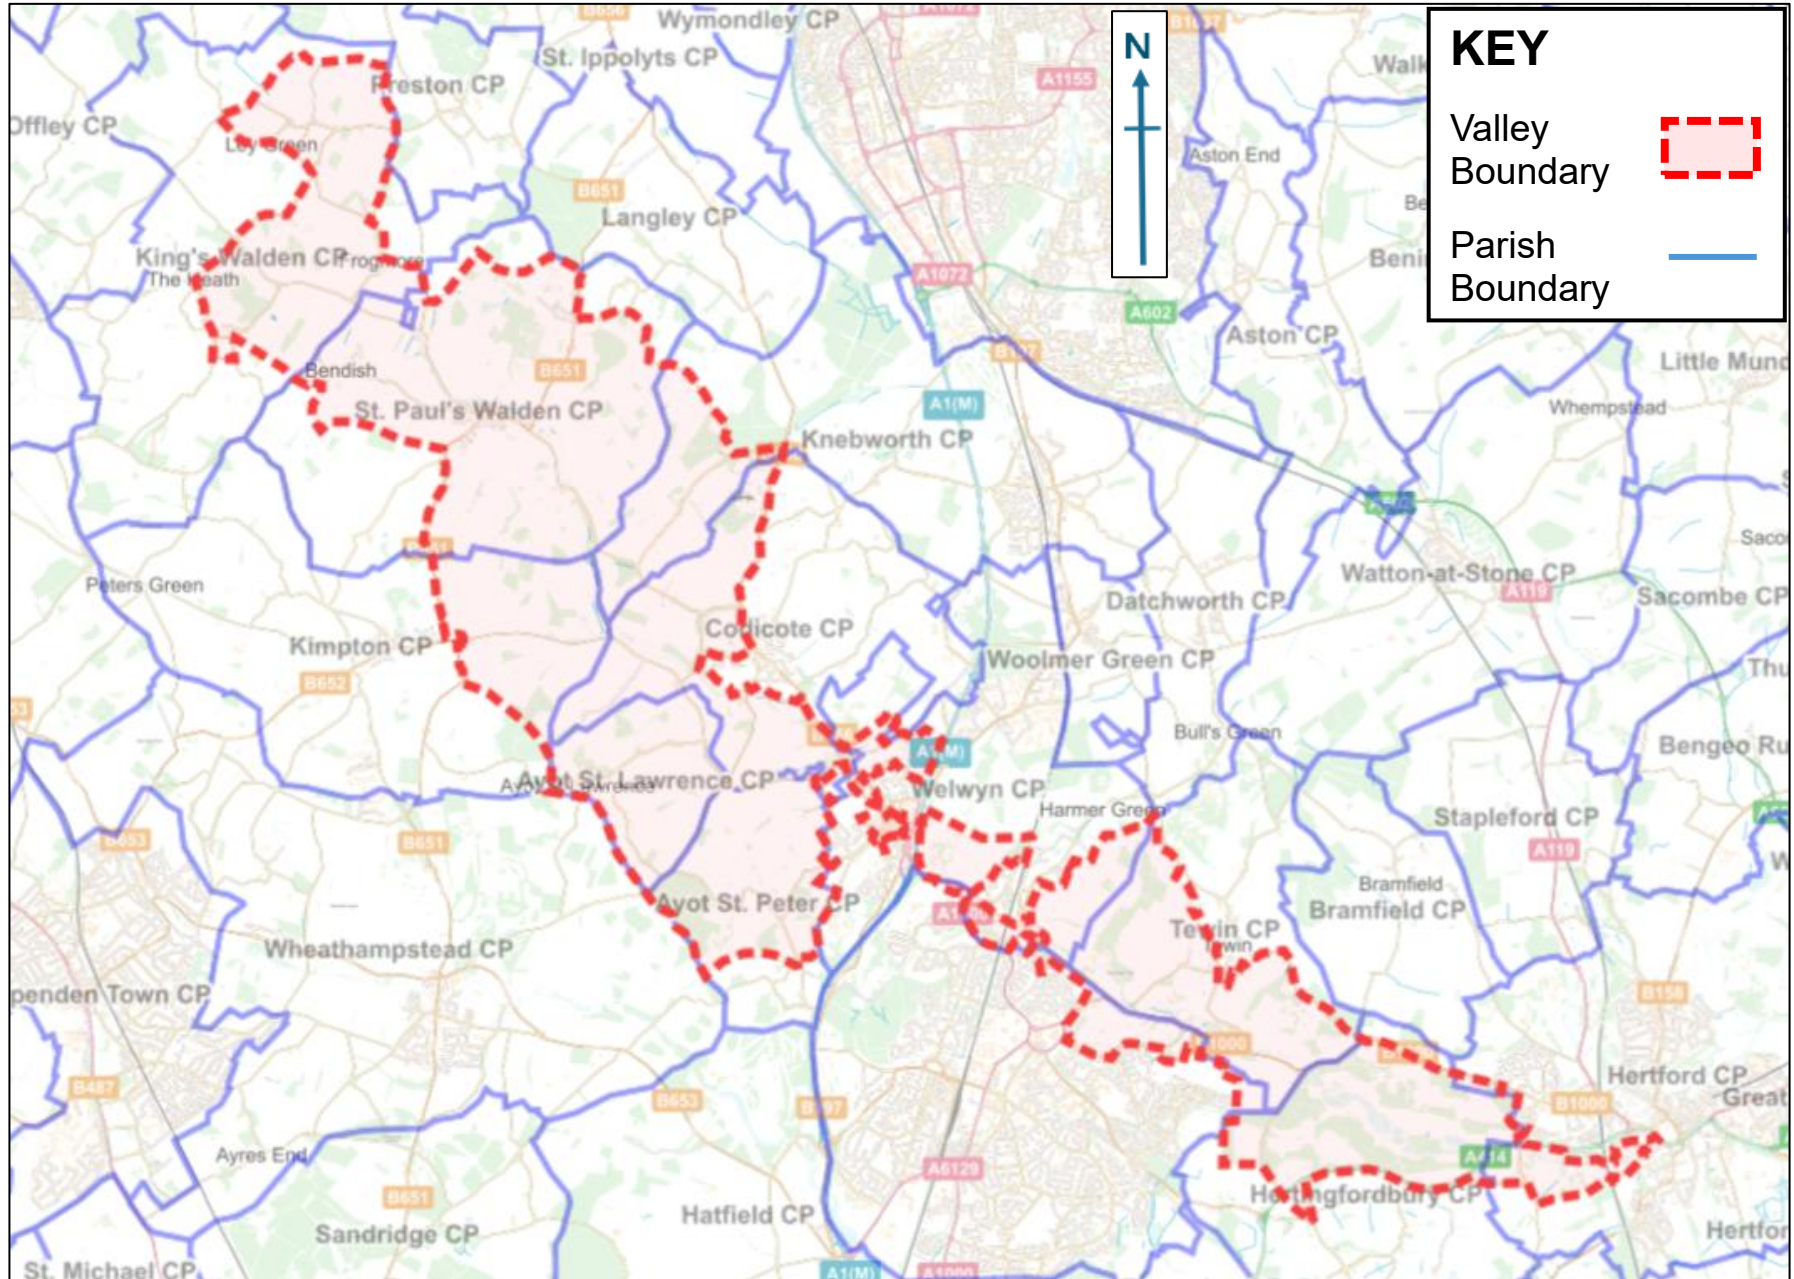

FULL CORRIDOR