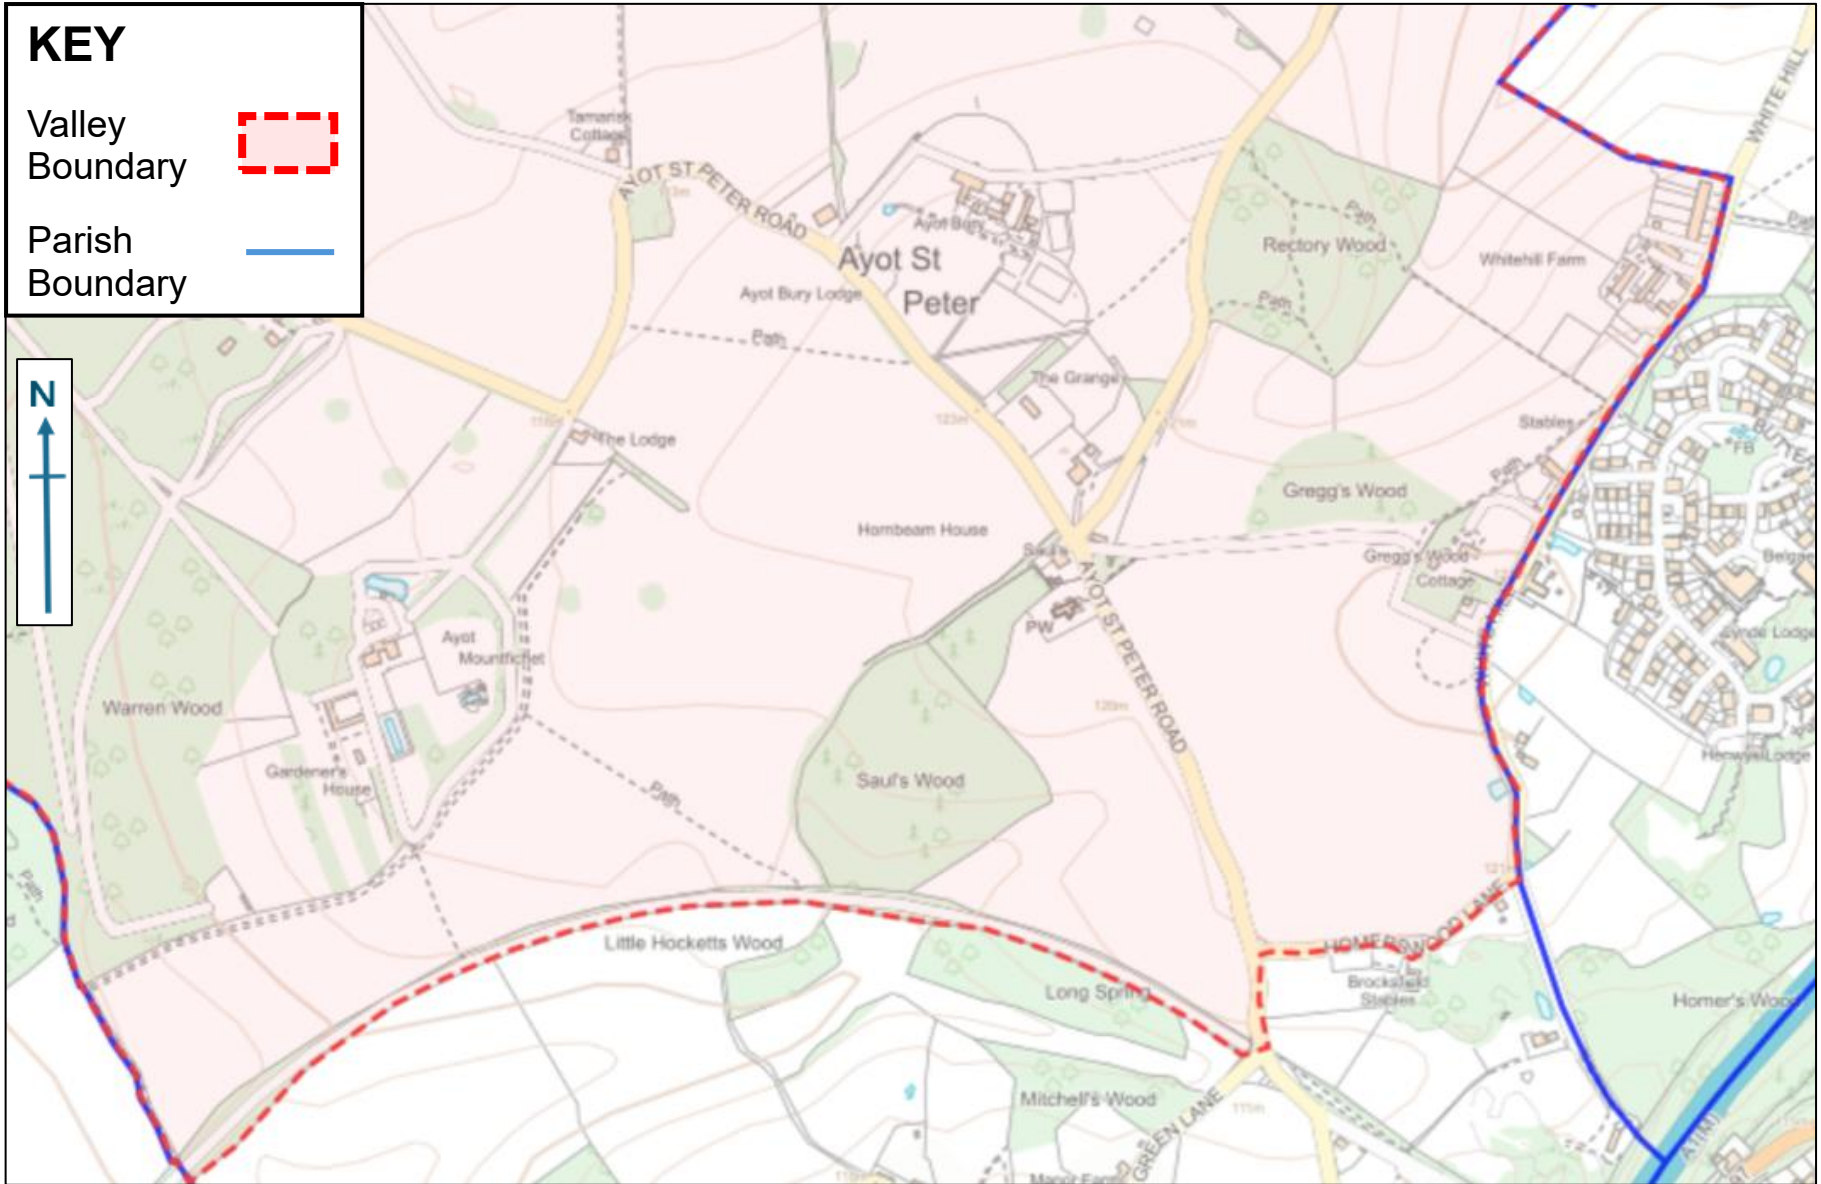

# Ayot St Peter Inset 2

**KEY**

Valley Boundary 

Parish Boundary 