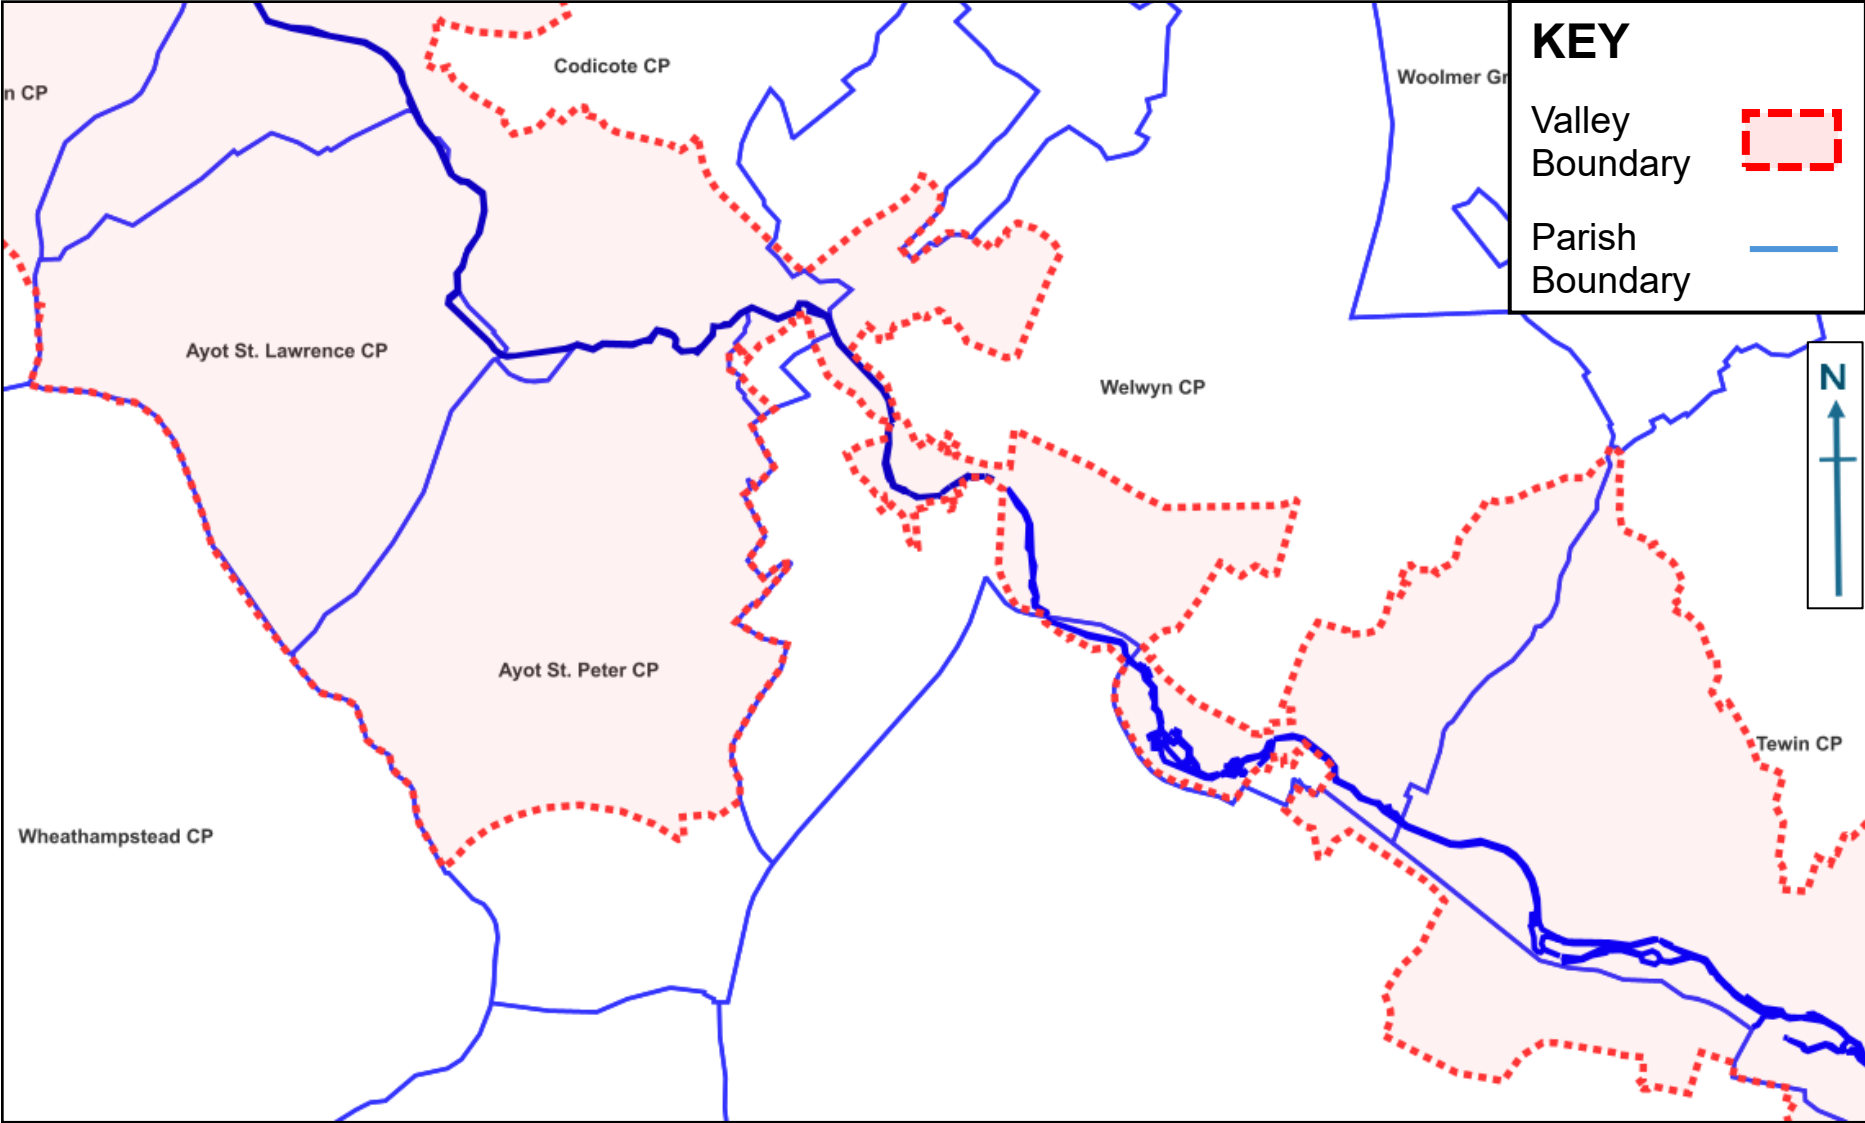

WHBC Section of Valley showing Welwyn, Ayot St Peter and Ayot St Lawrence Parish Boundaries