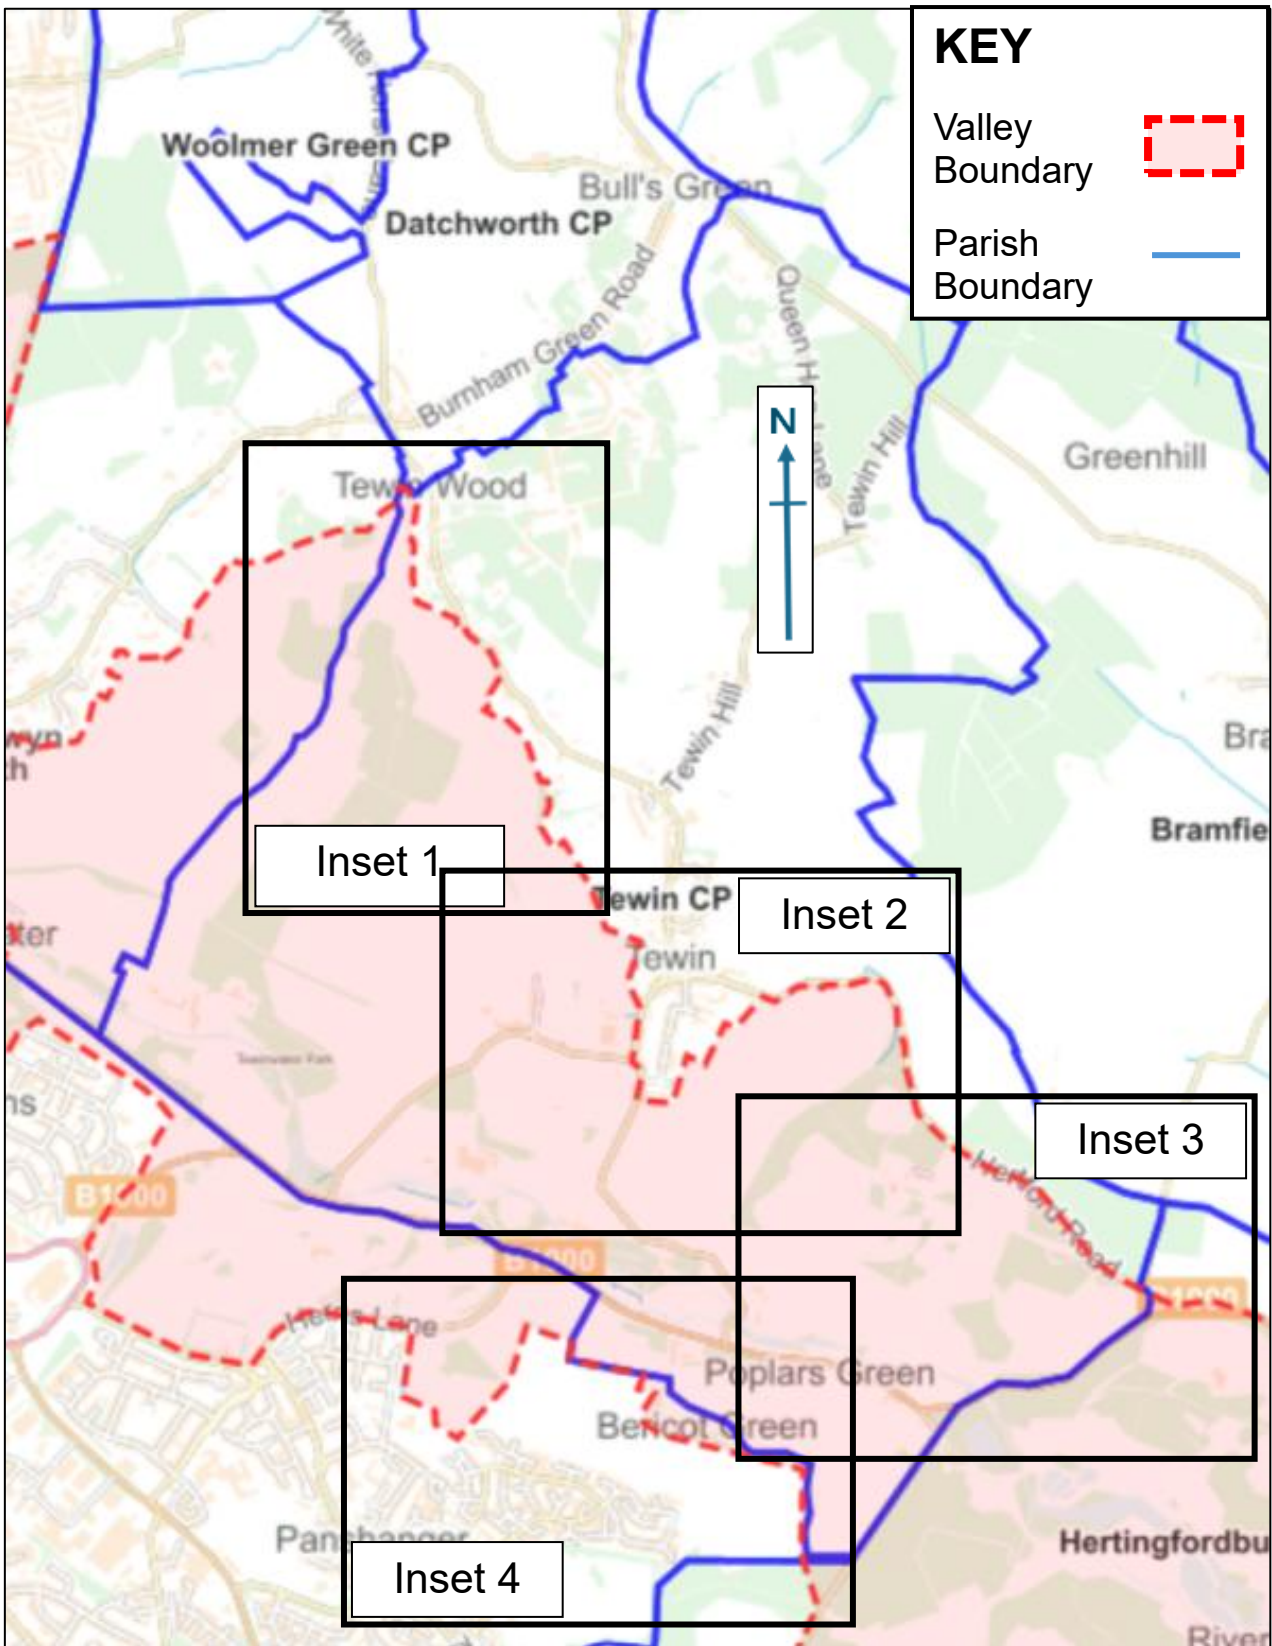

TEWIN Parish Total