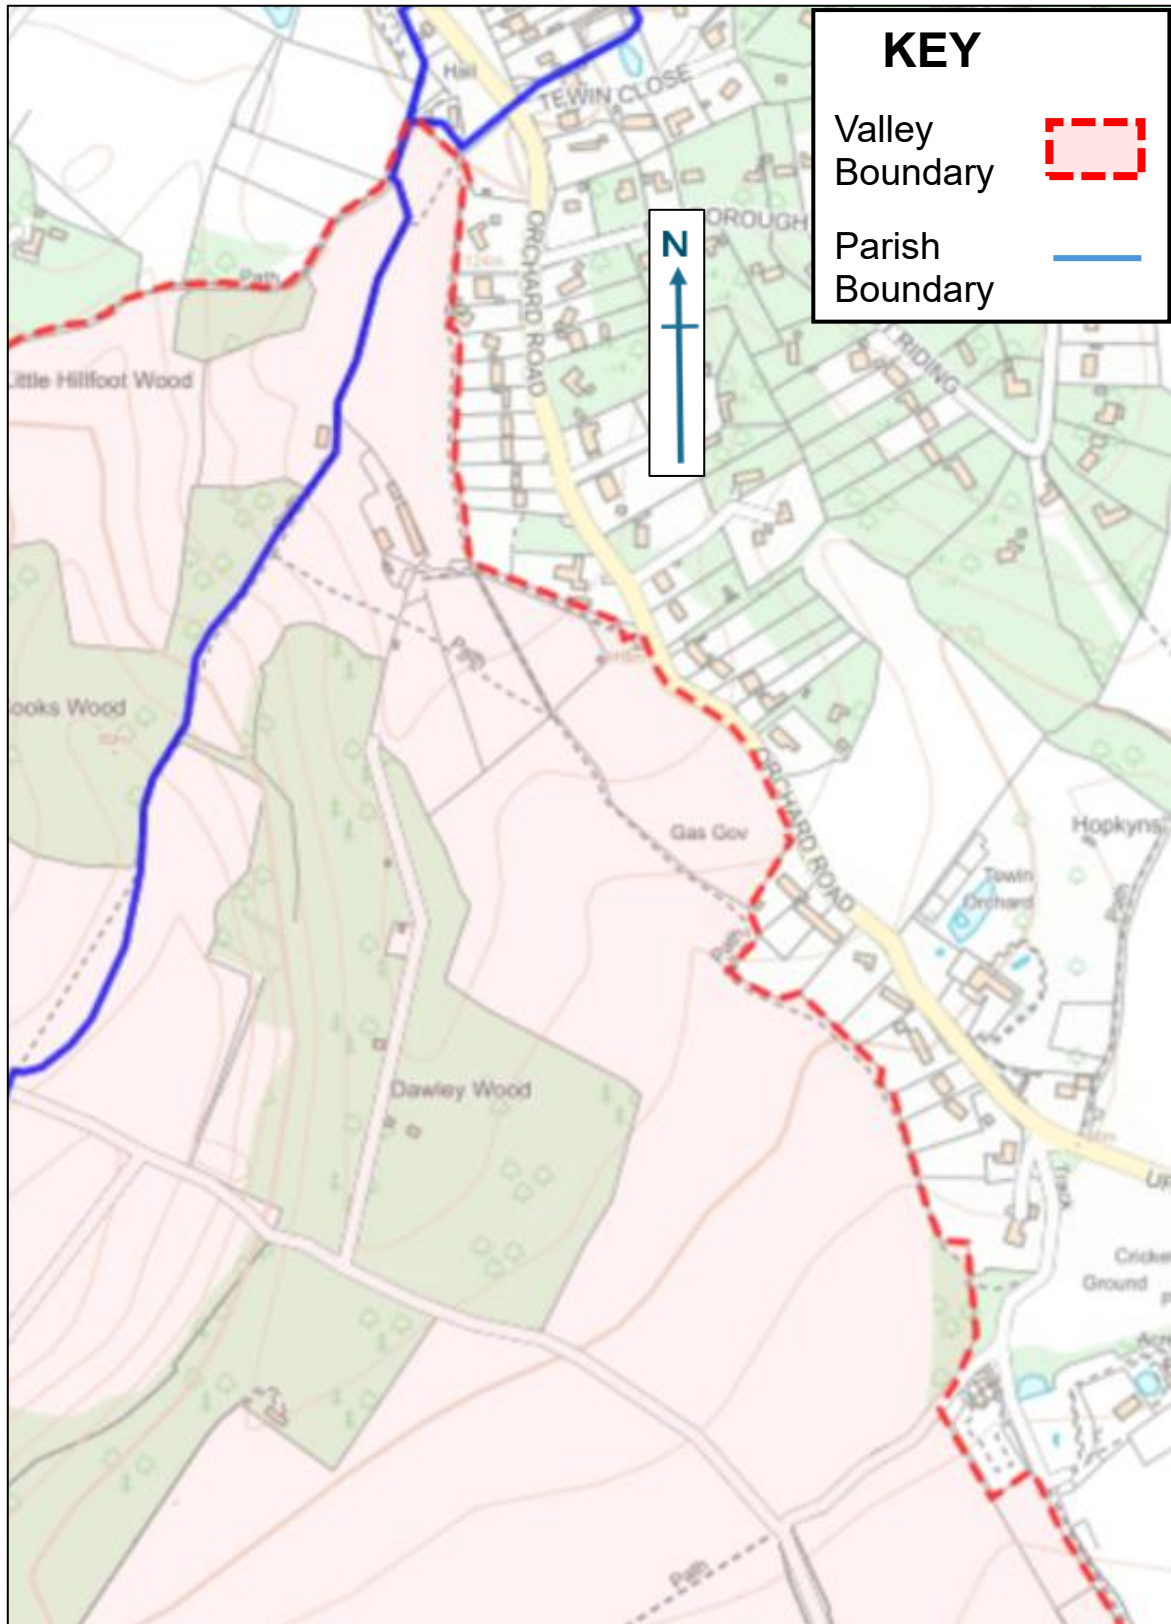

Tewin Inset 1