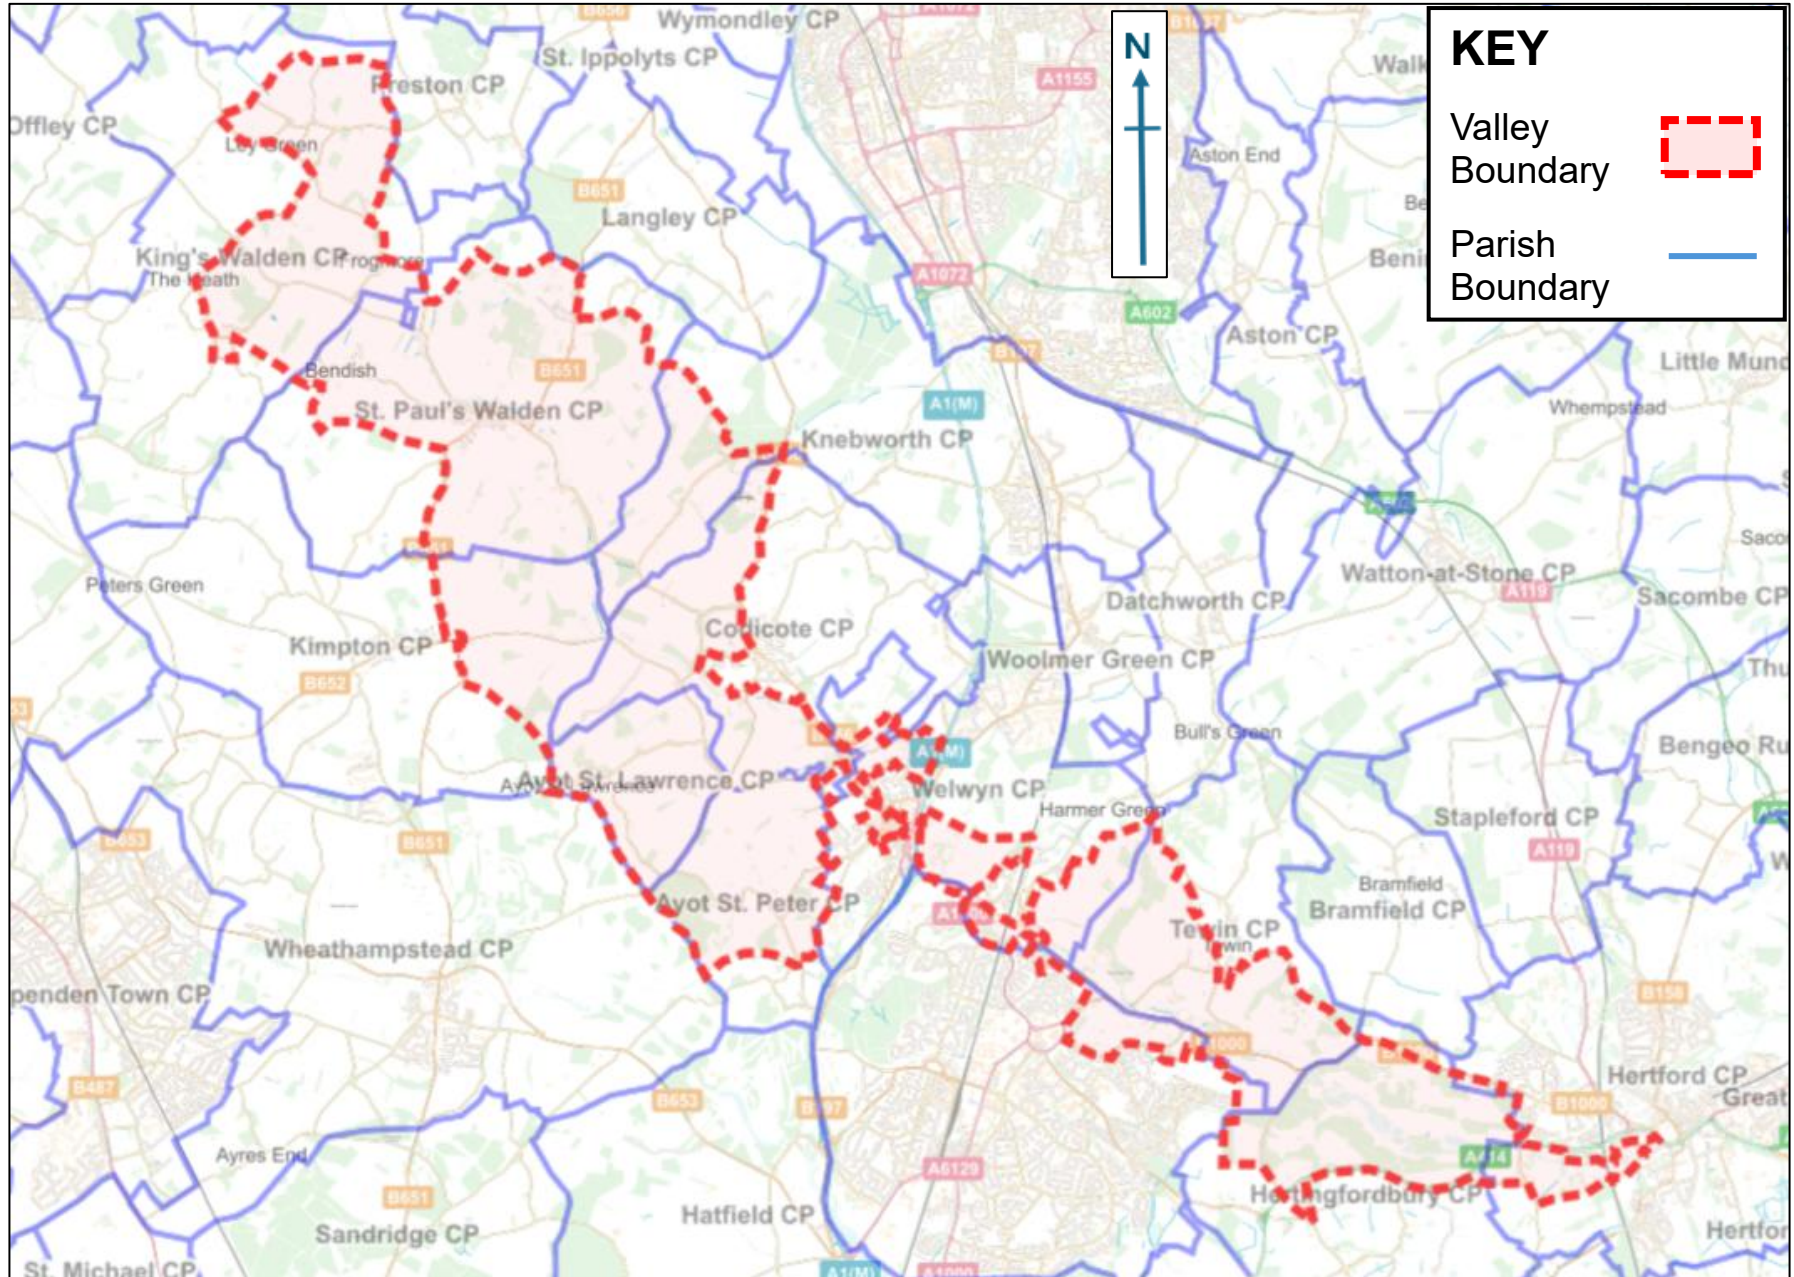

FULL CORRIDOR