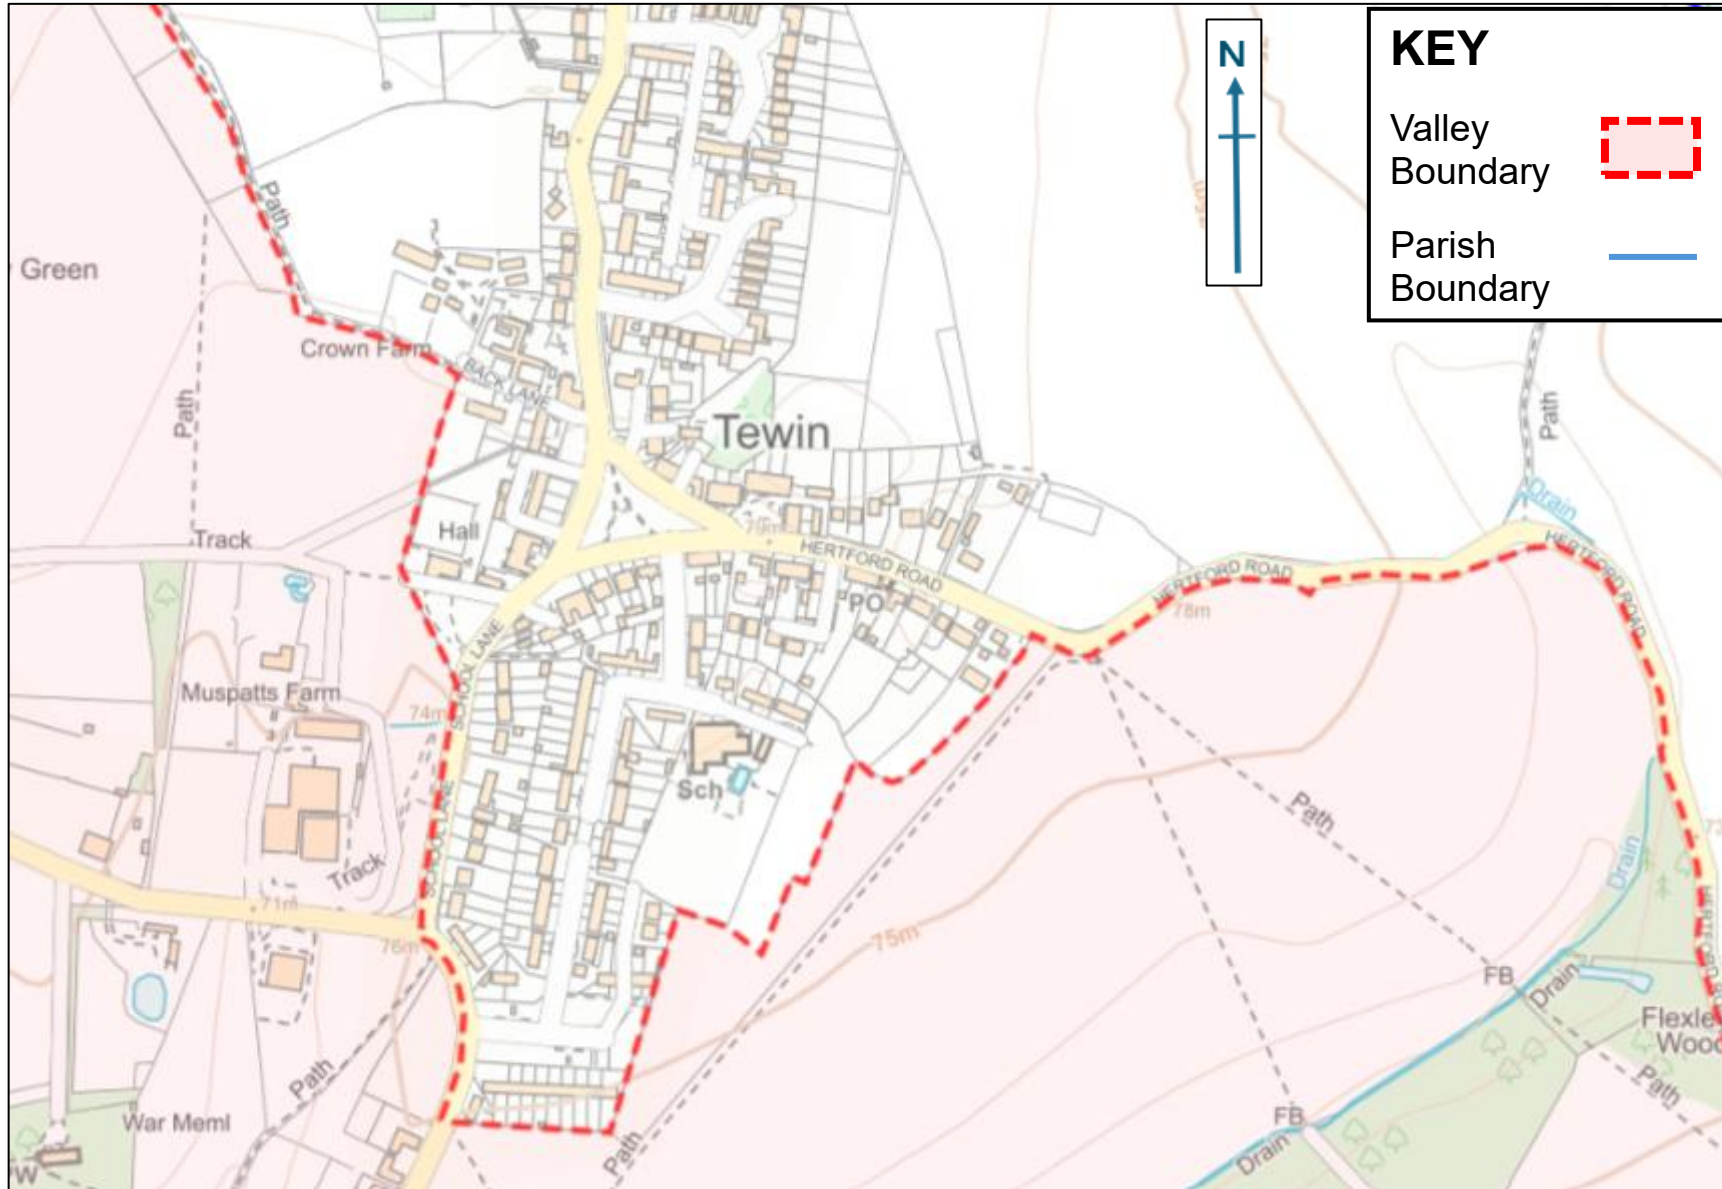

Tewin Inset 2